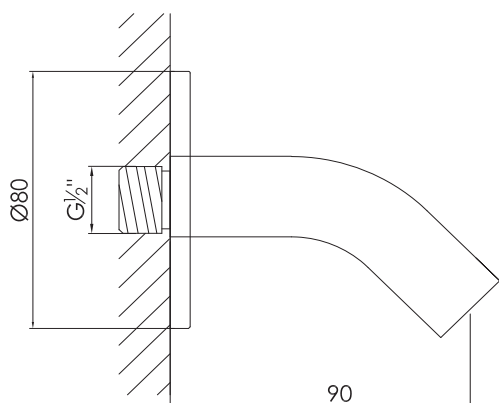

JEE-O slimline spout short specifications

Note:
UV radiation and extreme temperature
can affect the color and structure of the
surface of the structured black version.

Article code:

800-3930

● brushed stainless steel

Connection:

Thread:

G 1/2" (ø15mm / 0.6")
British Standard Pipe (BSP)

Dimension package:

Total weight:

Package weight:

L 10 x W 10 x H 5 cm
0.180 kg
0,04 kg

2 year warranty