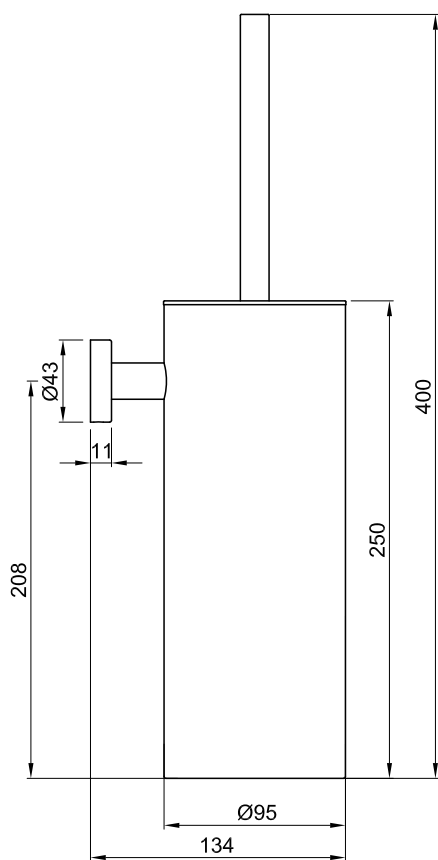

# JEE-O slimline toilet brush specifications

Article code:

**801-0030**

● brushed stainless steel

**801-0033**

● stuctured black stainless steel

**801-0034**

● bronze stainless steel