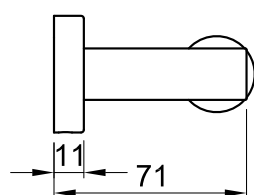

# JEE-O slimline toilet roll holder specifications

Article code:

**801-0010**

● brushed stainless steel

**801-0013**

● structured black stainless steel

**801-0014**

● bronze stainless steel