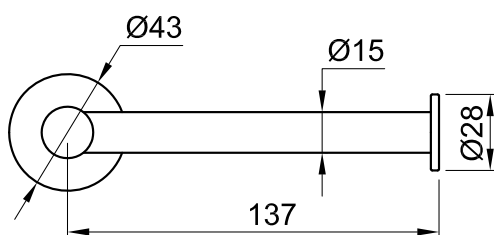

# JEE-O slimline toilet roll holder specifications

Article code:

**801-0010**

● brushed stainless steel

**801-0013**

● structured black stainless steel

**801-0014**

● bronze stainless steel