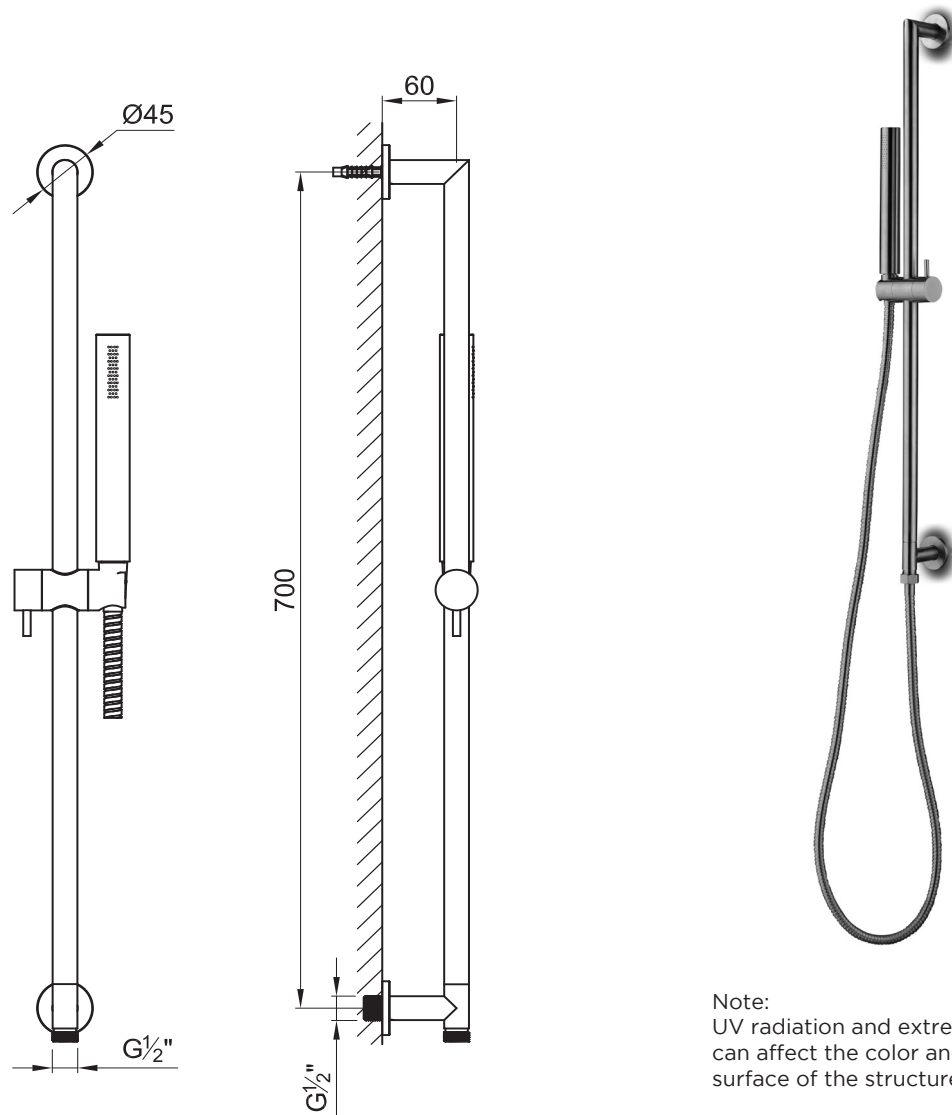

JEE-O slimline wall shower bar specifications

Note:
UV radiation and extreme temperature
can affect the color and structure of the
surface of the structured black version.

Article code:

800-6920

● brushed stainless steel

Connection:

Thread:

2 x G 1/2" (ø15mm / 0.6")
British Standard Pipe (BSP)

Dimension package:

Total weight:

Package weight:

L 78 x W 19 x H 7 cm
1.86 kg
0.26 kg

2 year warranty