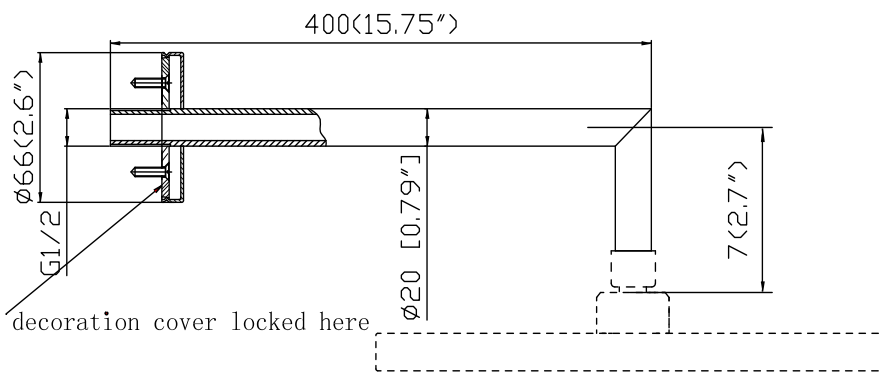

JEE-O slimline wall shower specifications

Note:
UV radiation and extreme temperature
can affect the color and structure of the
surface of the structured black version.

Article code:	801-6900 ● brushed stainless steel	Connection:	G 1/2" (Ø15mm / 0.6")
	801-6903 ● structured black stainless steel	Thread:	British Standard Pipe (BSP)
	801-6904 ● bronze stainless steel	Dimension package:	L 52 x W 15,5 x H 6 cm
Material:	Stainless Steel r304	Total weight:	0.7 kg
Cleaning:	JEE-O protect	Package weight:	0.16 kg
Note: to complete with JEE-O slimline shower head		2 year warranty	
		HS code:	84818011900