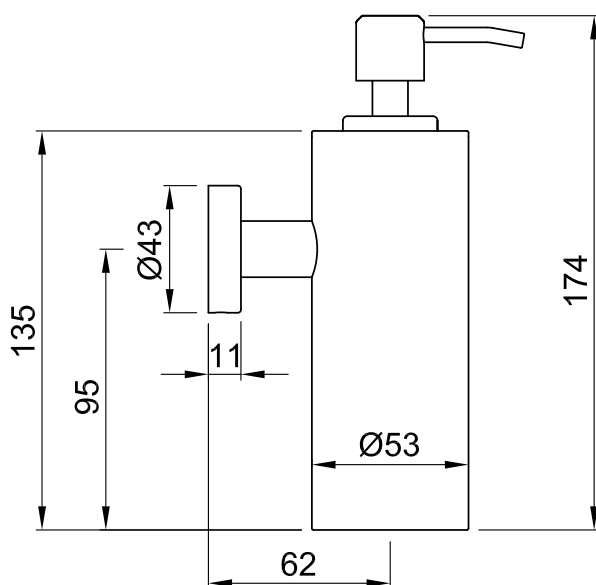

JEE-O slimline wall soap dispenser specifications

Article code:

801-0040

● brushed stainless steel

801-0043

● stuctured black stainless steel

801-0044

● bronze stainless steel