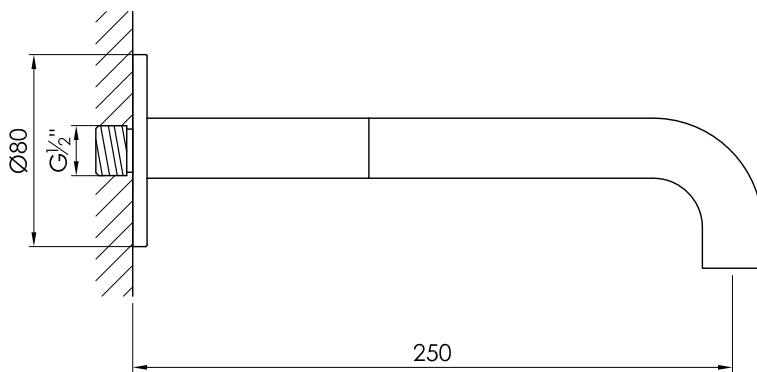

# JEE-O slimline spout 90° long specifications

Article code:

**800-3810**

● brushed stainless steel

**800-3813**

● stuctured black stainless steel

**800-3814**

● bronze stainless steel

Material:

Stainless Steel r304

Cleaning:

Cleaning vinegar or alcohol

Connection:

Thread:

G 1/2" (Ø15mm / 0.6")  
British Standard Pipe (BSP)

Dimension package: