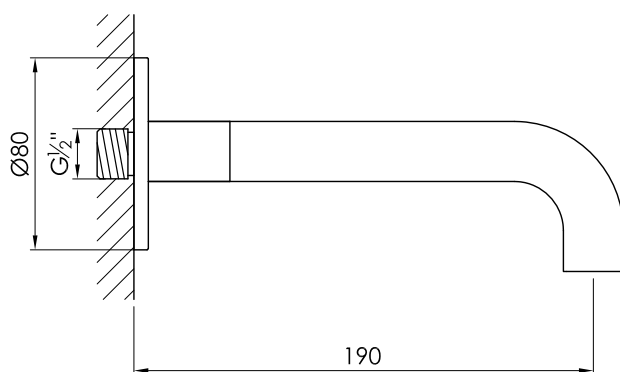

JEE-O slimline spout 90° specifications

Article code:

800-3820

● brushed stainless steel

800-3823

● structured black stainless steel

800-3834

● bronze stainless steel

Material:

Stainless Steel r304

Cleaning:

Cleaning vinegar or alcohol

Connection:

Thread:

G 1/2" (0.6")

British Standard Pipe (BSP)