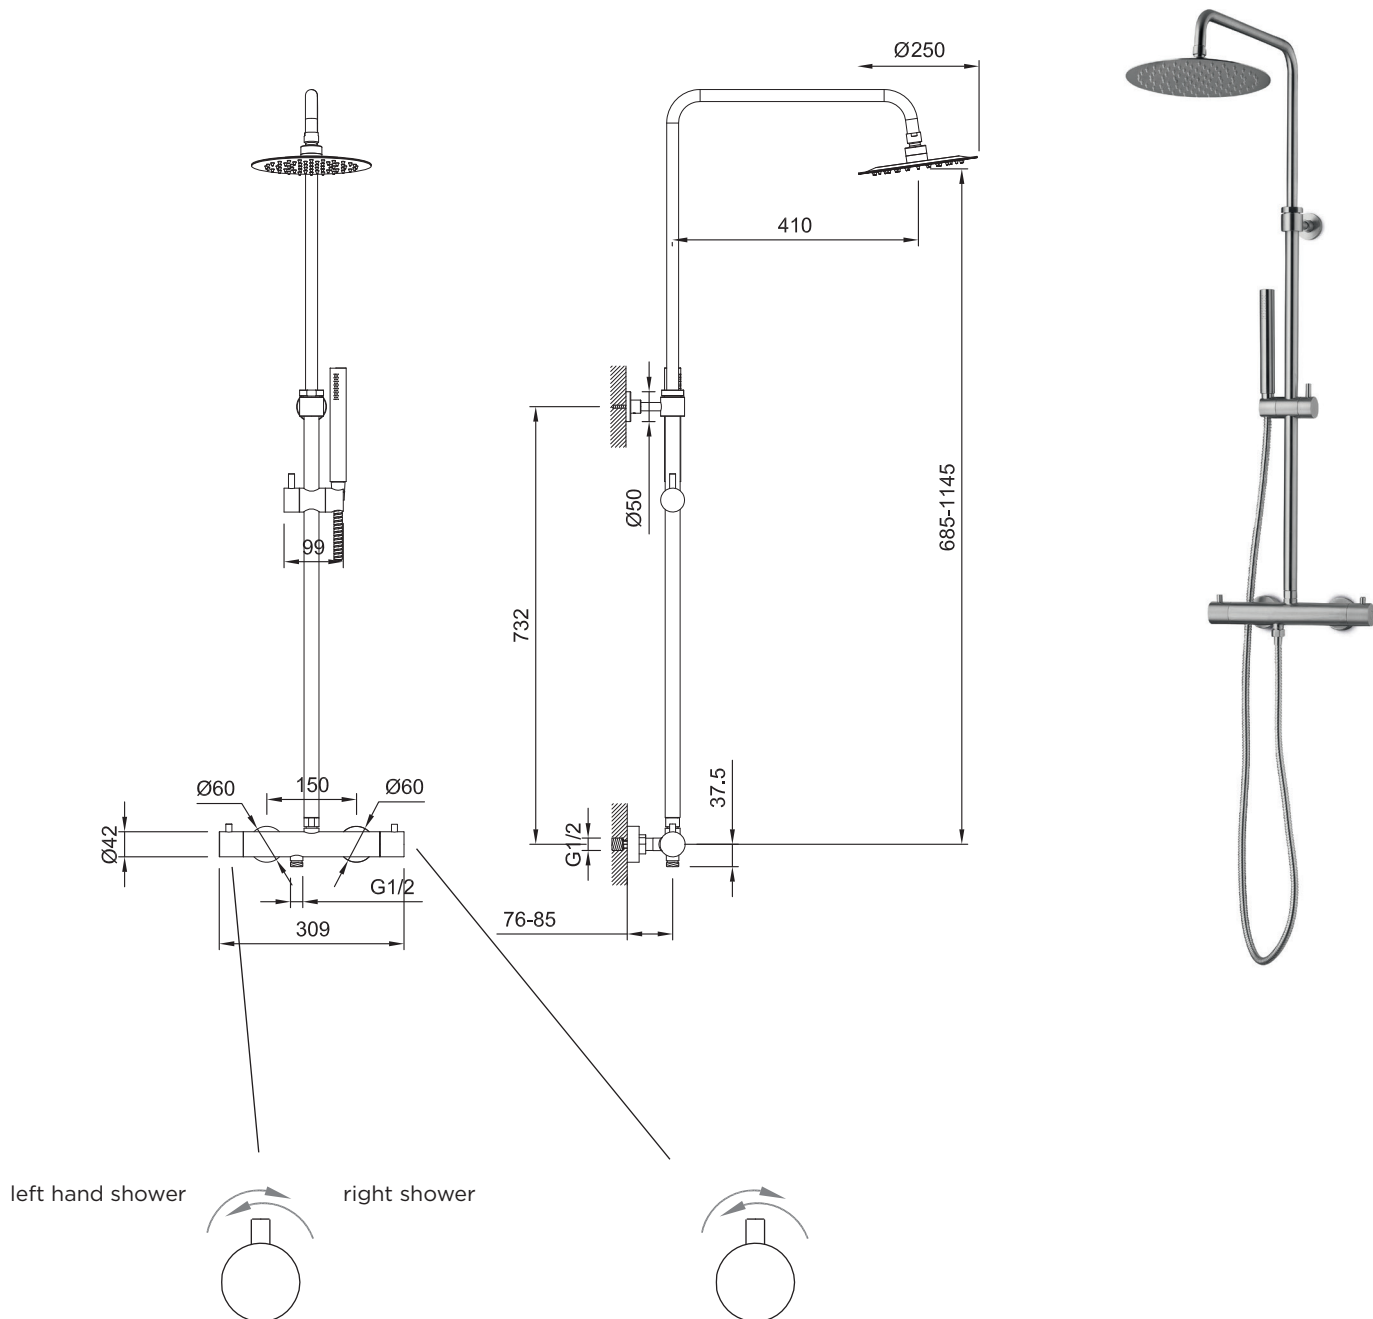

JEE-O slimline wall shower mixer set specifications

Article code:

800-6610

● brushed stainless steel

800-6613

● stuctured black stainless steel

800-6614

● bronze stainless steel

Material:

Stainless Steel r304

Cartridges:

Available soon

Cleaning:

Cleaning vinegar or alcohol

Connection:

2 x G 1/2" (Ø15mm / 0.6")

Thread:

British Standard Pipe (BSP)

Dimension package:

Available soon

Total weight:

Available soon

Package weight:

Available soon

Placing on a water-tight floor

2 year warranty