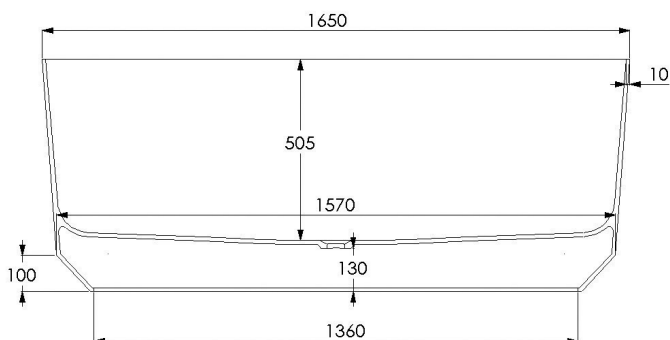

# JEE-O bloom bath specifications

Article code:

**SBM074**

White DADOquartz

Material:

DADOquartz - Scratch & abrasion resistant

Waste diameter:

50 mm

Dimensions:

L 165 x W 80 x H 64 cm

Bathtub rim:

1 cm

Net weight:

103 kg

Water capacity:

430 L

Note: cast products are subject to size variation of +/- 5 %

Dimension package:

L 170 x W 85 x H 79 cm

Package weight:

50 kg

UV stability:

6 / BSEN438

25 year warranty