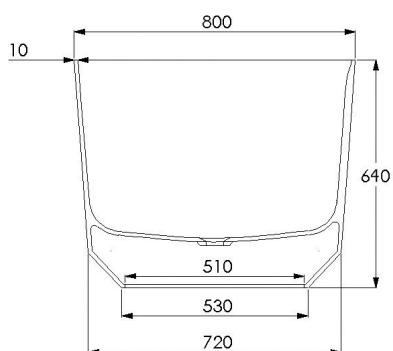

# JEE-O bloom bath specifications

Article code:

**SBM074**

White DADOquartz

Material:

DADOquartz - Scratch & abrasion resistant

Waste diameter:

50 mm

Dimensions:

L 165 x W 80 x H 64 cm

Bathtub rim:

1 cm

Net weight:

103 kg

Water capacity:

430 L

Note: cast products are subject to size variation of +/- 5 %

Dimension package:

L 170 x W 85 x H 79 cm

Package weight:

50 kg

UV stability:

6 / BSEN438

25 year warranty