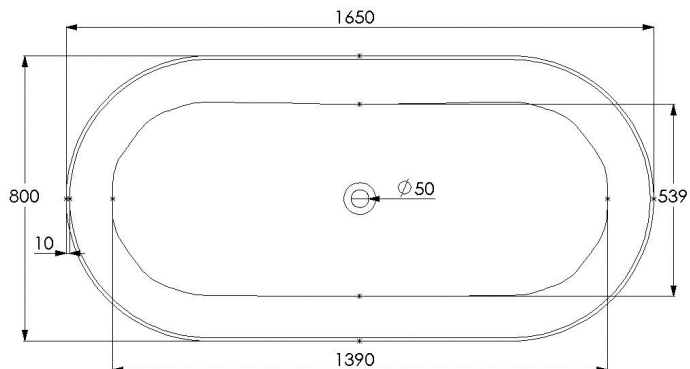

# JEE-O bloom bath specifications

Article code:

**SBM074**

White DADOquartz

Material:

DADOquartz - Scratch & abrasion resistant

Waste diameter:

50 mm

Dimensions:

L 165 x W 80 x H 64 cm

Bathtub rim:

1 cm

Net weight:

103 kg

Water capacity:

430 L

Note: cast products are subject to size variation of +/- 5 %

Dimension package:

L 170 x W 85 x H 79 cm

Package weight:

50 kg

UV stability:

6 / BSEN438

25 year warranty