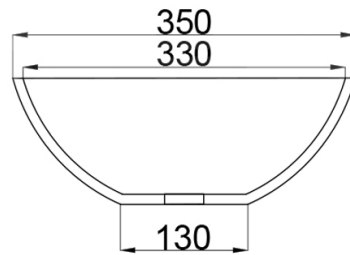

JEE-O amsterdam basin specifications

Article code:

SWMBAS62

● White DADOquartz

SWMBAS62 - black RAL 9005

● Spray painted matt outside

Material:
Coating:

DADOquartz - Scratch & abrasion resistant
Spray painted matt outside

Waste diameter:

40mm

Dimensions:

L 55 x W 35 x H 12.5 cm

Basin rim:

1 cm

Net weight:

8kg

Note: cast products are subject to size variation of +/-5%

Dimension package:

L 60 x W 40 x H 14 mm

Package weight:

0,3kg

UV stability:

6 / BSEN438

25 year warranty

HS code:

68109900

European Standard:

NEN-EN 14688-2015