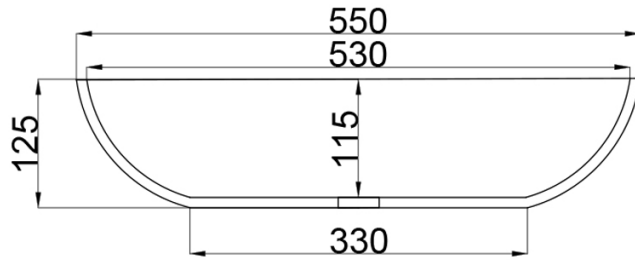

# JEE-O amsterdam basin specifications

Article code:

**SWMBAS62**

● White DADOquartz

**SWMBAS62 - black** RAL 9005

● Spray painted matt outside

Material:  
Coating:

DADOquartz - Scratch & abrasion resistant  
Spray painted matt outside

Waste diameter:

40mm

Dimensions:

L 55 x W 35 x H 12.5 cm

Basin rim:

1 cm

Net weight:

8kg

Note: cast products are subject to size variation of +/-5%

Dimension package:

L 60 x W 40 x H 14 mm

Package weight:

0,3kg

UV stability:

6 / BSEN438

25 year warranty