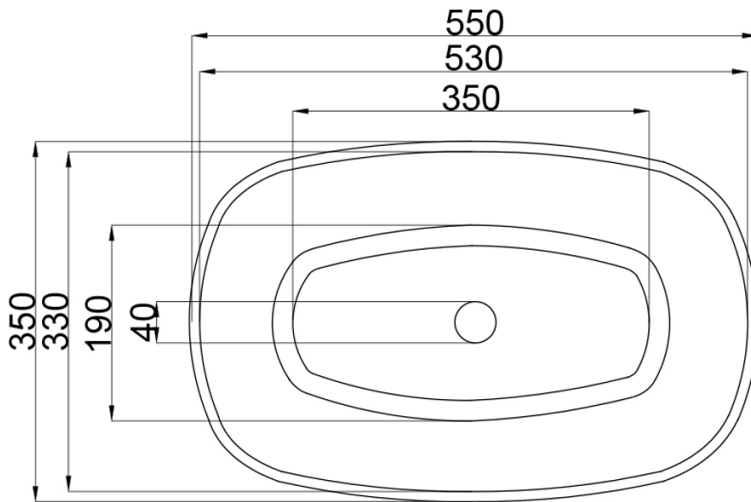

# JEE-O amsterdam basin specifications

Article code:

**SWMBAS62**

● White DADOquartz

**SWMBAS62 - black** RAL 9005

● Spray painted matt outside

Material:  
Coating:

DADOquartz - Scratch & abrasion resistant  
Spray painted matt outside

Waste diameter:

40mm

Dimensions:

L 55 x W 35 x H 12.5 cm

Basin rim:

1 cm

Net weight:

8kg

Note: cast products are subject to size variation of +/-5%

Dimension package:

L 60 x W 40 x H 14 mm

Package weight:

0,3kg

UV stability:

6 / BSEN438

25 year warranty