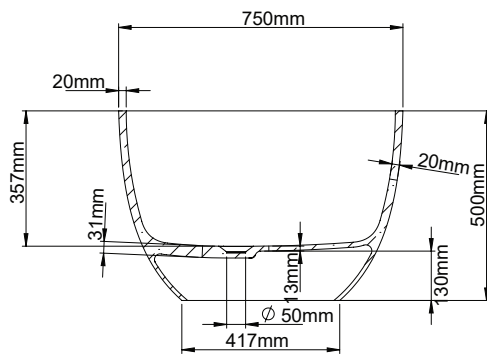

JEE-O amsterdam bath specifications

Article code:

SBM060

● White DADOquartz

SBM060 - black RAL 9005

● Spray painted matt outside

Material:
Coating:

DADOquartz - Scratch & abrasion resistant
Spray painted matt outside

Overflow:

with integrated overflow

Waste diameter:

50mm

Dimensions:

L 171.5 x W 75 x H 50 cm

Bathtub rim:

2 cm

Net weight:

80kg

Water capacity:

250L

Note: cast products are subject to size variation of +/- 5 %

Dimension package:

L 180 x W 85 x H 70 cm

Package weight:

50kg

UV stability:

6 / BSEN438

25 year warranty

HS code:

68109900

European Standard:

NEN-EN 14516-2015