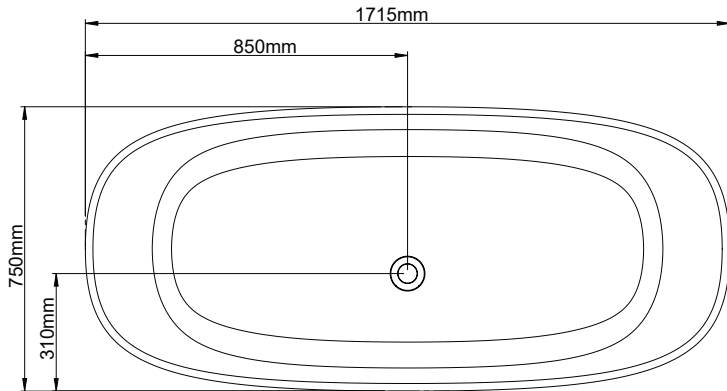

JEE-O amsterdam bath specifications

Article code:

SBM060

● White DADOquartz

SBM060 - black RAL 9005

● Spray painted matt outside

Material:
Coating:

DADOquartz - Scratch & abrasion resistant
Spray painted matt outside

Overflow:

with integrated overflow

Waste diameter:

50mm

Dimensions:

L 171.5 x W 75 x H 50 cm

Bathtub rim:

2 cm

Net weight:

80kg

Water capacity:

250L

Note: cast products are subject to size variation of +/- 5 %

Dimension package:

L 180 x W 85 x H 70 cm

Package weight: