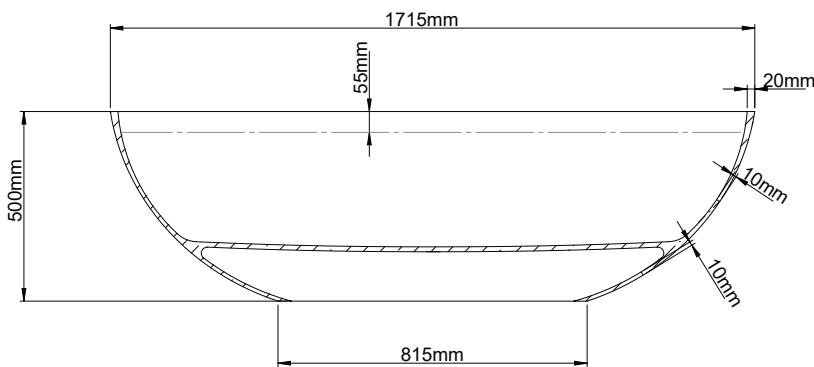

JEE-O amsterdam bath specifications

Article code:

SBM060

● White DADOquartz

SBM060 - black RAL 9005

● Spray painted matt outside

Material:
Coating:

DADOquartz - Scratch & abrasion resistant
Spray painted matt outside

Overflow:

with integrated overflow

Waste diameter:

50mm

Dimensions:

L 171.5 x W 75 x H 50 cm

Bathtub rim:

2 cm

Net weight:

80kg

Water capacity:

250L

Note: cast products are subject to size variation of +/- 5 %

Dimension package:

L 180 x W 85 x H 70 cm

Package weight:

50kg

UV stability:

6 / BSEN438

25 year warranty

HS code:

68109900

European Standard:

NEN-EN 14516-2015