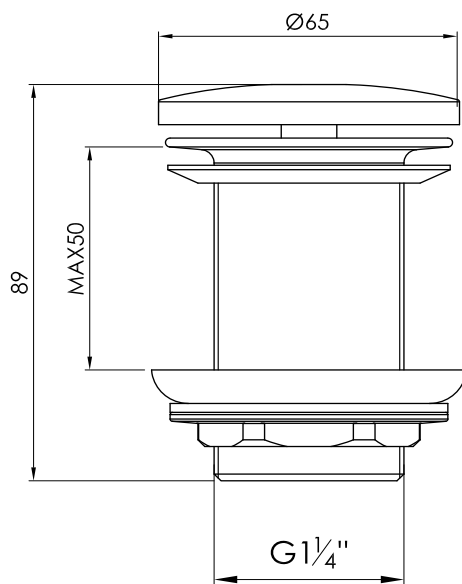

JEE-O basin plug specifications (not lockable)

Note:
UV radiation and extreme temperature can affect the color and structure of the JEE-O basin plug surface when finished in hammercoated or structured black.

Article code:

- **001-0010**
  ● Brushed stainless steel
- **001-0011**
  ● Polished stainless steel
- **001-0013**
  ● Structured black stainless steel
- **001-0014**
  ● Bronze stainless steel
- **001-0015**
  ● PVD coated dark gold matt stainless steel
- **001-0016**
  ● PVD coated gun metal stainless steel
- **001-0017**
  ● White stainless steel

Cleaning:

JEE-O protect

Connection:

G 1 1/4"

Dimension package:

L 10 x W 7 x H 7 cm

Total weight:

0.3 kg

Package weight:

0.02 kg

2 year warranty

Material:

Brass

HS code: 84818011900