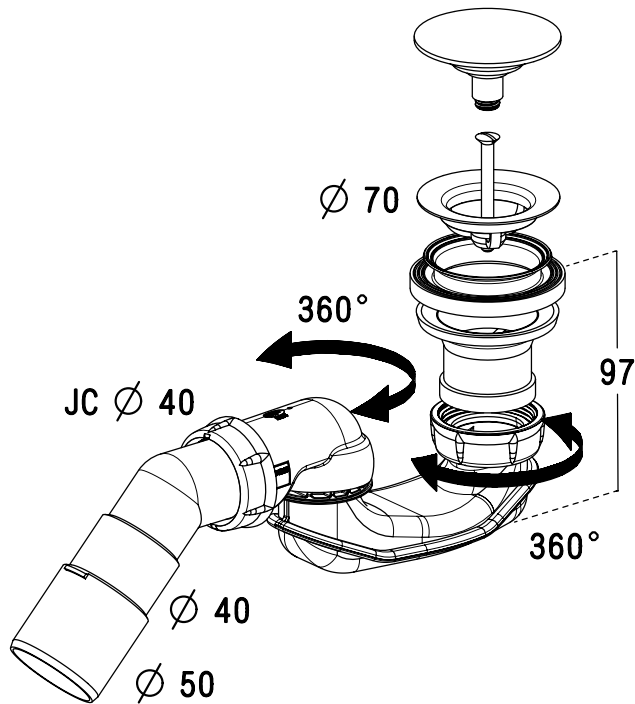

# JEE-O bath siphon specifications

Note :  
when using this siphon in JEE-O acanthus bath or JEE-O angela bath make sure to add an additional minimum recess of 3 cm under the bath

Article code:

**PSB-C**

● Chrome

**PSB-MC**

● Matt Chrome

**PSB-B**

● Structured powder coated black

**PSB-W**

● Powder coated white

Dimension package:

L 15 x W 14 x H 12 cm

Weight:

0.04kg

Package weight:

N/A

2 year warranty

Material:

ABS + brass