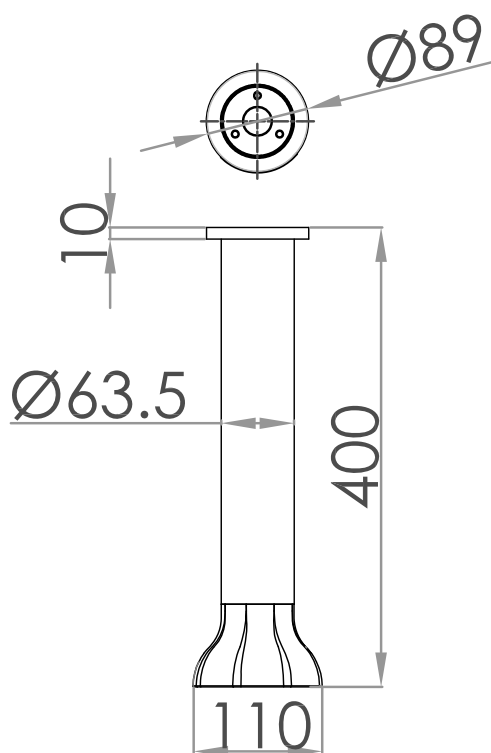

JEE-O bloom ceiling shower specifications

Article code:

600-6806

 PVD coating gun metal

Material:
Coating:

Stainless Steel r304
Physical Vapor Deposition

Cleaning:

Cleaning vinegar or alcohol

Flow at water of 38°C /100,4°F: 13L p/m at 3bar pressure

Connection:

G ½" (ø15mm / 0.6")

Thread:

British Standard Pipe (BSP)

Dimension package:

L 47 x W 18 x H 19 cm

Total weight: