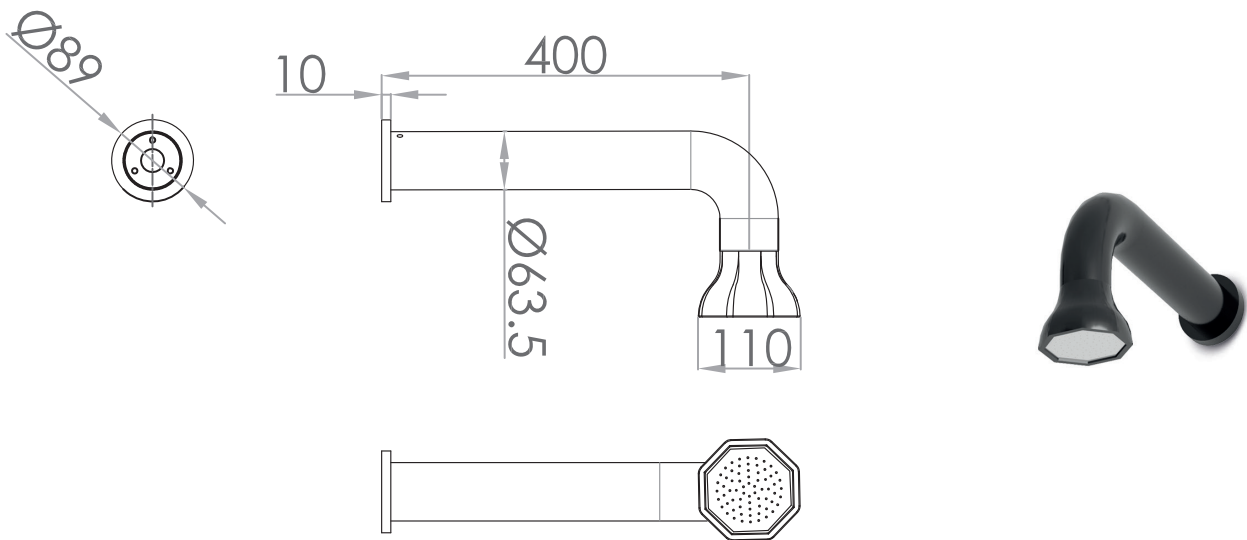

JEE-O bloom wall shower specifications

Article code:

600-6906

● PVD coating gun metal

Material:
Coating:

Stainless Steel r304
Physical Vapor Deposition

Cleaning:

Cleaning vinegar or alcohol

Flow at water of 38°C / 100,4°F:

13l p/m at 3bar pressure

Connection:

G ½" (Ø15mm / 0.6")

Thread:

British Standard Pipe (BSP)

Dimension package:

L 52 x W 33 x H 19 cm

Total weight:

3.0 kg

Package weight:

0.726 kg

2 year warranty