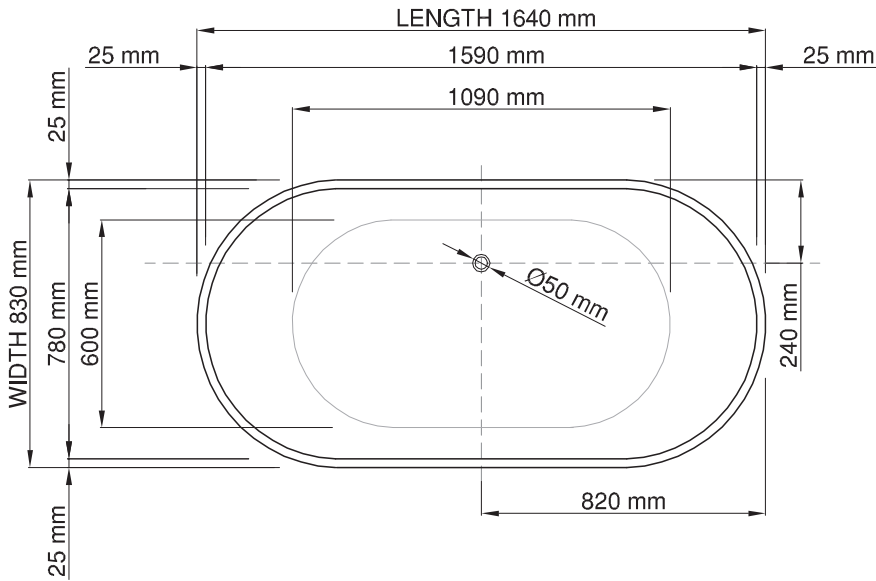

JEE-O dubai bath specifications

Article code:

SBM059

● White DADOquartz

SBM059 - black RAL 9005

● Spray painted matt outside

Material:
Coating:

DADOquartz - Scratch & abrasion resistant
Spray painted matt outside

Waste diameter:

50mm

Dimensions:

L 164 x W 83 x H 47 cm

Bathtub rim:

2 cm

Net weight:

80kg

Water capacity:

275L

Note: cast products are subject to size variation of +/-5 %

Dimension package:

L 179 x W 92 x H 72 cm

Package weight:

50kg

UV stability:

6 / BSEN438

25 year warranty

HS code:

68109900

European Standard:

NEN-EN 14516-2015