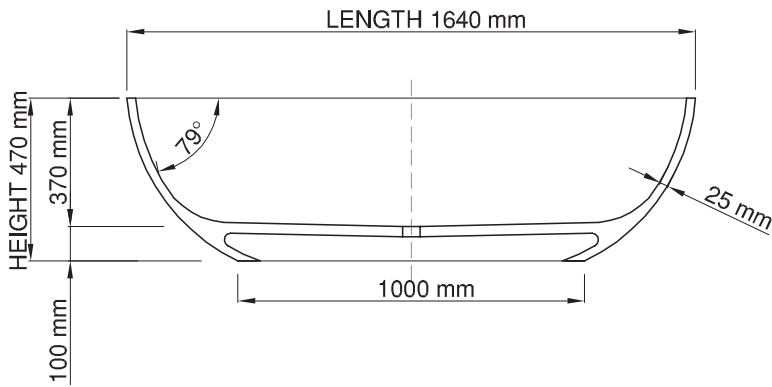

JEE-O dubai bath specifications

Article code:

SBM059

● White DADOquartz

SBM059 - black RAL 9005

● Spray painted matt outside

Material:
Coating:

DADOquartz - Scratch & abrasion resistant
Spray painted matt outside

Waste diameter:

50mm

Dimensions:

L 164 x W 83 x H 47 cm

Bathtub rim:

2 cm

Net weight:

80kg

Water capacity:

275L

Note: cast products are subject to size variation of +/-5 %

Dimension package:

L 179 x W 92 x H 72 cm

Package weight:

50kg

UV stability:

6 / BSEN438

25 year warranty

HS code:

68109900

European Standard:

NEN-EN 14516-2015