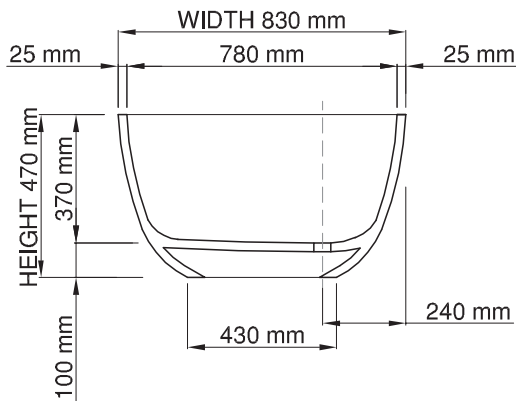

JEE-O dubai bath specifications

Article code:

SBM059

● White DADOquartz

SBM059 - black RAL 9005

● Spray painted matt outside

Material:
Coating:

DADOquartz - Scratch & abrasion resistant
Spray painted matt outside

Waste diameter:

50mm

Dimensions:

L 164 x W 83 x H 47 cm

Bathtub rim:

2 cm

Net weight:

80kg

Water capacity:

275L

Note: cast products are subject to size variation of +/-5 %

Dimension package:

L 179 x W 92 x H 72 cm

Package weight:

50kg

UV stability:

6 / BSEN438

25 year warranty

HS code:

68109900

European Standard:

NEN-EN 14516-2015