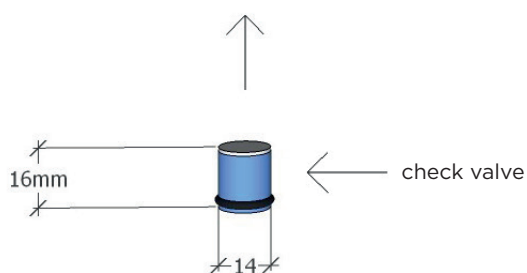

# JEE-O hand shower specifications

Note:  
UV radiation and extreme temperature  
can affect the color and structure of the  
surface of the **structured black** version.

Article code:

**001-0040-01**

● Brushed stainless steel

**001-0043**

● Structured black stainless steel

**001-0044**

● Bronze stainless steel

**001-0046**

● PVD coated gun metal stainless steel

Thread:

British Standard Pipe (BSP)

Dimension package:

L 23,3 x W 3,8 x H 3,8 cm

Total weight:

0.216 kg

Package weight:

0.02 kg

2 year warranty

Material: