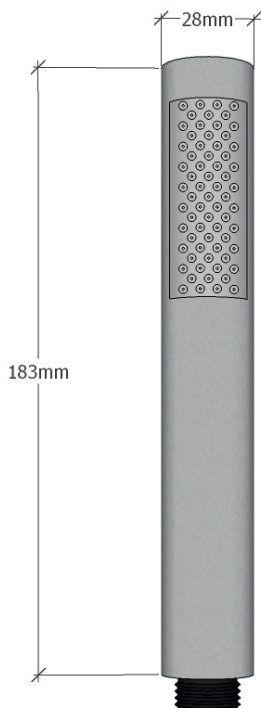

JEE-O hand shower specifications

Note:
UV radiation and extreme temperature
can affect the color and structure of the
surface of the hammercoated version.

Article code:

001-0040

● Brushed stainless steel

001-0041

● Polished stainless steel

001-0042

● Hammercoated black matt

Material:
Cleaning:

Stainless Steel r304
JEE-O protect

Thread:

British Standard Pipe (BSP)

Dimension package:

L 23,3 x W 3,8 x H 3,8 cm

Total weight:

0.216 kg

Package weight:

0.02 kg

2 year warranty

HS code:

84818011900