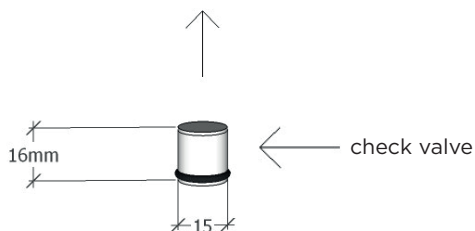

JEE-O hand shower specifications

Note:
UV radiation and extreme temperature
can affect the color and structure of the
surface of the hammercoated version.

Article code:

001-0040

● Brushed stainless steel

001-0041

● Polished stainless steel

001-0042

● Hammercoated black matt

Material:
Cleaning:

Stainless Steel r304
JEE-O protect

Thread:

British Standard Pipe (BSP)

Dimension package:

L 23,3 x W 3,8 x H 3,8 cm

Total weight:

0.216 kg

Package weight:

0.02 kg

2 year warranty

HS code:

84818011900