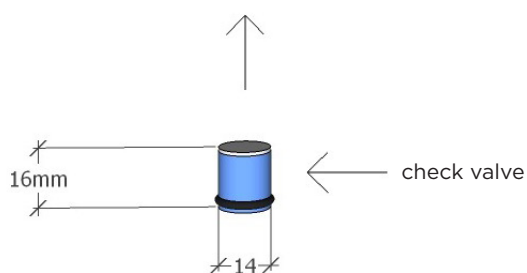

JEE-O hand shower specifications

Note:
UV radiation and extreme temperature
can affect the color and structure of the
surface of the **structured black** version.

Article code:

001-0040-01

● Brushed stainless steel

Thread:

British Standard Pipe (BSP)

Dimension package:

L 23,3 x W 3,8 x H 3,8 cm

Total weight:

0.216 kg

Package weight:

0.02 kg