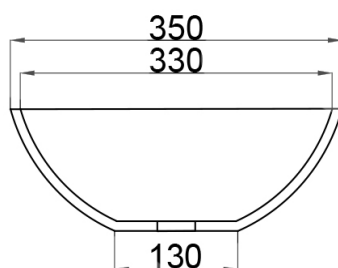

JEE-O london basin specifications

Article code:

SWMBAS63

● White DADOquartz

SWMBAS63 - black RAL 9005

● Spray painted matt outside

Material:
Coating:

DADOquartz - Scratch & abrasion resistant
Spray painted matt outside

Waste diameter:

40mm

Dimensions:

L 55 x W 35 x H 12,5 cm

Basin rim:

1 cm

Net weight:

8kg

Note: cast products are subject to size variation of +/-5 %

Dimension package:

L 60 x W 40 x H 14 mm

Package weight:

0,3kg

UV stability:

6 / BSEN438

25 year warranty

HS code:

68109900

European Standard:

NEN-EN 14688-2015