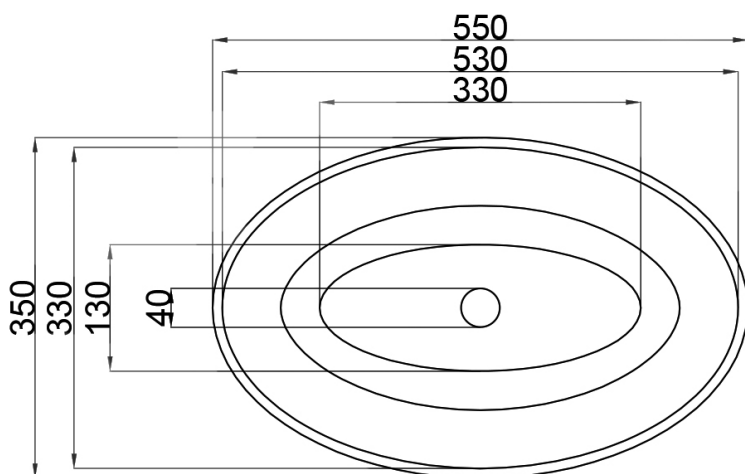

JEE-O london basin specifications

Article code:

SWMBAS63

● White DADOquartz

SWMBAS63 - black RAL 9005

● Spray painted matt outside

Material:
Coating:

DADOquartz - Scratch & abrasion resistant
Spray painted matt outside

Waste diameter:

40mm

Dimensions:

L 55 x W 35 x H 12,5 cm

Basin rim:

1 cm

Net weight:

8kg

Note: cast products are subject to size variation of +/-5 %

Dimension package:

L 60 x W 40 x H 14 mm

Package weight:

0,3kg

UV stability:

6 / BSEN438

25 year warranty