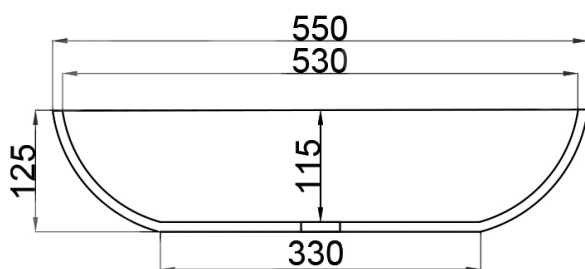

JEE-O london basin specifications

Article code:

SWMBAS63

● White DADOquartz

SWMBAS63 - black RAL 9005

● Spray painted matt outside

Material:
Coating:

DADOquartz - Scratch & abrasion resistant
Spray painted matt outside

Waste diameter:

40mm

Dimensions:

L 55 x W 35 x H 12,5 cm

Basin rim:

1 cm

Net weight:

8kg

Note: cast products are subject to size variation of +/-5 %

Dimension package:

L 60 x W 40 x H 14 mm

Package weight:

0,3kg

UV stability:

6 / BSEN438

25 year warranty