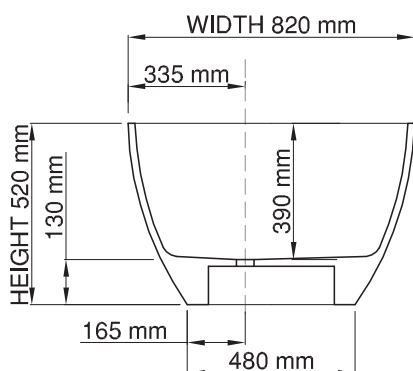

JEE-O london bath specifications

Article code:

SBM061

● White DADOquartz

SBM061 - black RAL 9005

● Spray painted matt outside

Material:
Coating:

DADOquartz - Scratch & abrasion resistant
Spray painted matt outside

Waste diameter:

50mm

Dimensions:

L 174 x W 82 x H 52 cm

Bathtub rim:

2 cm

Net weight:

80kg

Water capacity:

275L

Note: cast products are subject to size variation of +/-5 %

Dimension package:

L 186 x W 92 x H 74 cm

Package weight:

50kg

UV stability:

6 / BSEN438

25 year warranty

HS code:

68109900

European Standard:

NEN-EN 14516-2015