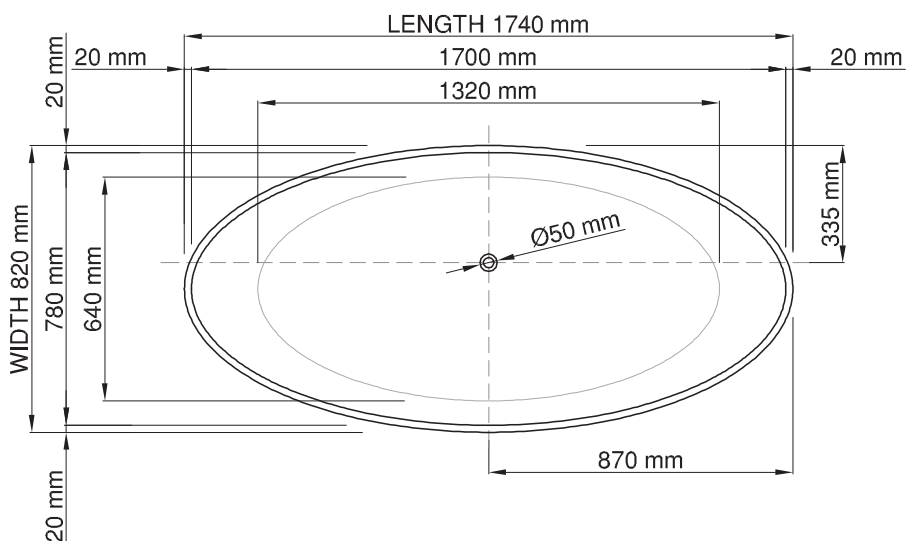

JEE-O london bath specifications

Article code:

SBM061

● White DADOquartz

SBM061 - black RAL 9005

● Spray painted matt outside

Material:
Coating:

DADOquartz - Scratch & abrasion resistant
Spray painted matt outside

Waste diameter:

50mm

Dimensions:

L 174 x W 82 x H 52 cm

Bathtub rim:

2 cm

Net weight:

80kg

Water capacity:

275L

Note: cast products are subject to size variation of +/-5 %

Dimension package:

L 186 x W 92 x H 74 cm

Package weight:

50kg

UV stability: