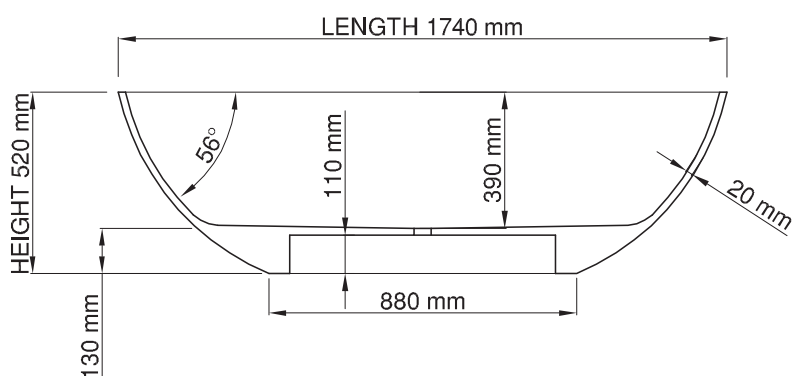

JEE-O london bath specifications

Article code:

SBM061

● White DADOquartz

SBM061 - black RAL 9005

● Spray painted matt outside

Material:
Coating:

DADOquartz - Scratch & abrasion resistant
Spray painted matt outside

Waste diameter:

50mm

Dimensions:

L 174 x W 82 x H 52 cm

Bathtub rim:

2 cm

Net weight:

80kg

Water capacity:

275L

Note: cast products are subject to size variation of +/-5 %

Dimension package:

L 186 x W 92 x H 74 cm

Package weight:

50kg

UV stability: