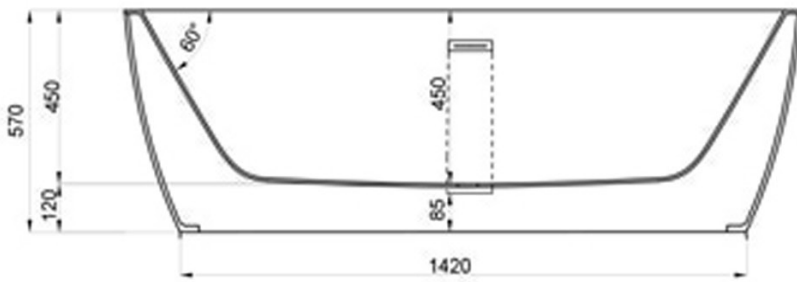

JEE-O maya bath specifications

Article code:

SBM040

White DADOquartz

Dimensions:

Bathtub rim:

Net weight:

Water capacity:

L 171 x W 89 x H 57 cm

6 cm

100kg

195L

Material:

DADOquartz - Scratch & abrasion resistant

Note: cast products are subject to size variation of +/- 5 %

Overflow:

with integrated overflow

Dimension package:

Package weight:

L 179 x W 93 x H 69 cm

50kg

Waste diameter:

50mm

UV stability: