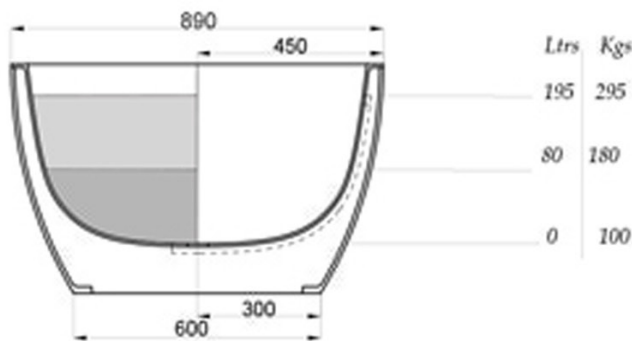

JEE-O maya bath specifications

Article code:

SBM040

White DADOquartz

Dimensions:

Bathtub rim:

Net weight:

Water capacity:

L 171 x W 89 x H 57 cm

6 cm

100kg

195L

Material:

DADOquartz - Scratch & abrasion resistant

Note: cast products are subject to size variation of +/- 5 %

Overflow:

with integrated overflow

Dimension package:

Package weight:

L 179 x W 93 x H 69 cm

50kg

Waste diameter:

50mm

UV stability: