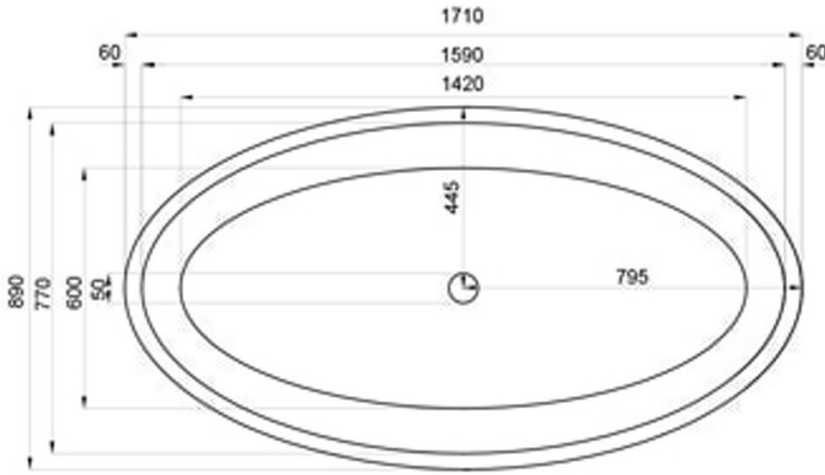

JEE-O maya bath specifications

Article code:

SBM040

White DADOquartz

Dimensions:

Bathtub rim:

Net weight:

Water capacity:

L 171 x W 89 x H 57 cm

6 cm

100kg

195L

Material:

DADOquartz - Scratch & abrasion resistant

Note: cast products are subject to size variation of +/- 5 %

Overflow:

with integrated overflow

Dimension package:

Package weight:

L 179 x W 93 x H 69 cm

50kg

Waste diameter:

50mm

UV stability: