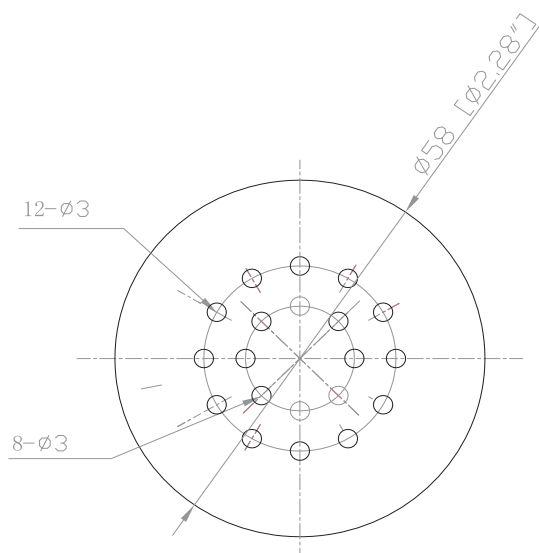

JEE-O original interchangeable showerhead 03 specifications

Article code:

101-6300

● brushed stainless steel

101-6301

● polished stainless steel

Material:

Stainless Steel r304

Cleaning:

JEE-O protect

Connection:

Thread: ½" with male thread

Dimension package:

Total weight: L 14,5 x W 10 x H 11 cm

Package weight: 0,25 kg

0,05 kg