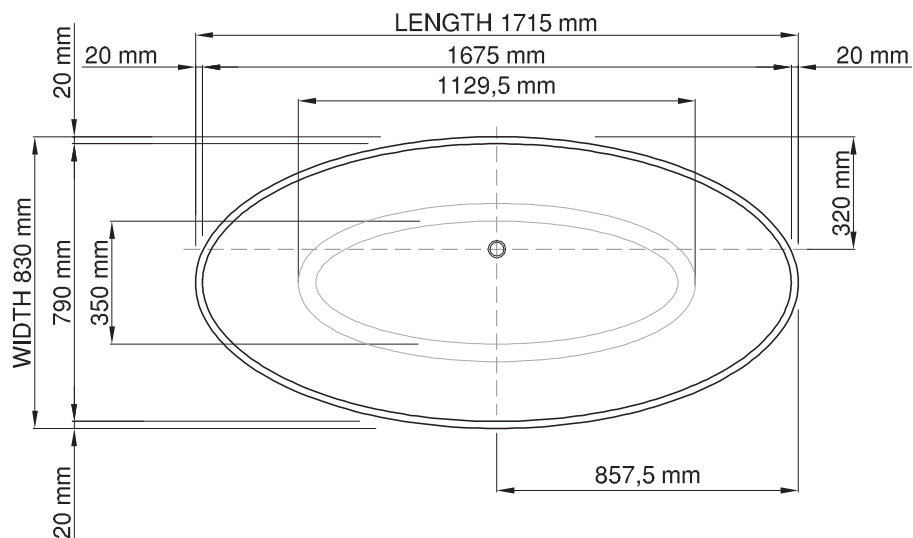

JEE-O rio bath specifications

Article code:

SBM066

● White DADOquartz

SBM066 - black RAL 9005

● Spray painted matt outside

Material:
Coating:

DADOquartz - Scratch & abrasion resistant
Spray painted matt outside

Waste diameter:

50mm

Dimensions:

Bathtub rim:

Net weight:

Water capacity:

L 171.5 x W 83 x H 53.5/63 cm

2 cm

90kg

290L

Note: cast products are subject to size variation of +/-5 %

Dimension package:

Package weight:

UV stability:

25 year warranty

L 180 x W 91 x H 77 cm