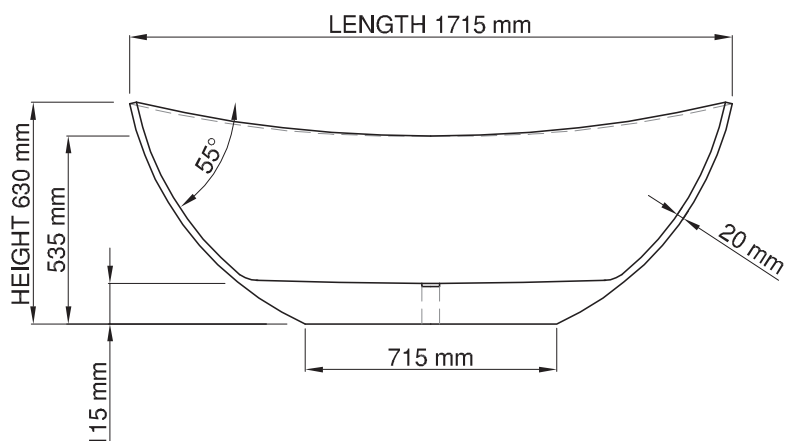

JEE-O rio bath specifications

Article code:

SBM066

● White DADOquartz

SBM066 - black RAL 9005

● Spray painted matt outside

Material:
Coating:

DADOquartz - Scratch & abrasion resistant
Spray painted matt outside

Waste diameter:

50mm

Dimensions:

Bathtub rim:

Net weight:

Water capacity:

L 171.5 x W 83 x H 53.5/63 cm

2 cm

90kg

290L

Note: cast products are subject to size variation of +/-5 %

Dimension package:

Package weight:

UV stability:

25 year warranty

L 180 x W 91 x H 77 cm