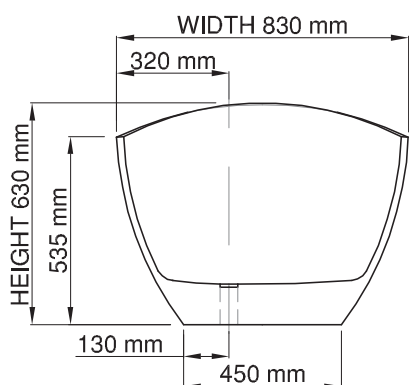

JEE-O rio bath specifications

Article code:

SBM066

● White DADOquartz

SBM066 - black RAL 9005

● Spray painted matt outside

Material:
Coating:

DADOquartz - Scratch & abrasion resistant
Spray painted matt outside

Waste diameter:

50mm

Dimensions:

Bathtub rim:

Net weight:

Water capacity:

L 171.5 x W 83 x H 53.5/63 cm

2 cm

90kg

290L

Note: cast products are subject to size variation of +/-5 %

Dimension package:

Package weight:

UV stability:

25 year warranty

L 180 x W 91 x H 77 cm

50kg

6 / BSEN438

HS code:

European Standard:

68109900

NEN-EN 14516-2015