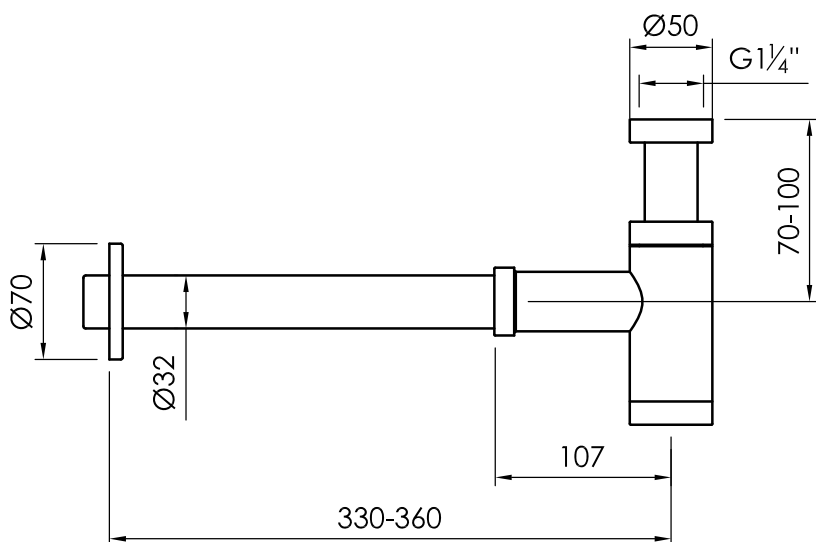

JEE-O siphon specifications

Note:
UV radiation and extreme temperature can affect the color and structure of the JEE-O slimline surface when finished in structured powdercoated black.

Article code:

001-0020

Stainless steel

Cleaning:

JEE-O protect

Connection:

G 1 ¼" (ø42mm / 1.6")

Dimension package:

L 27 x W 23 x H 7 cm

Total weight:

1,23 kg

Package weight:

0,26 kg

2 year warranty

HS code: 8481801900