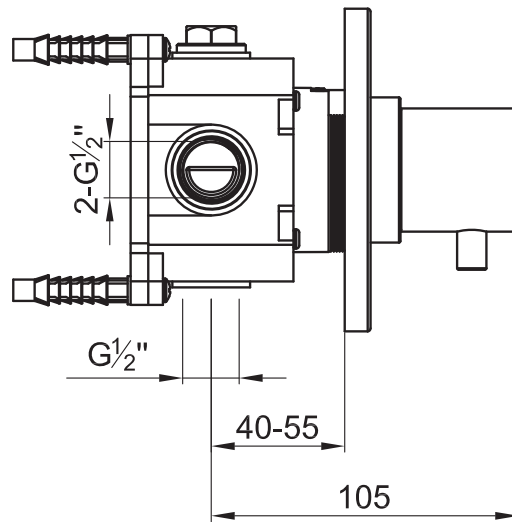

# JEE-O slimline diverter specifications

left hand shower

right shower

Article code:

**800-2600**

● brushed stainless steel

**800-2603**

● stuctured black stainless steel

Flow at water of 38°C:

11L p/m at 3bar pressure

Connection:

3 x G 1/2" (0.6")

Thread:

British Standard Pipe (BSP)

Dimension package:

L 26 x W 18 x H 18 cm