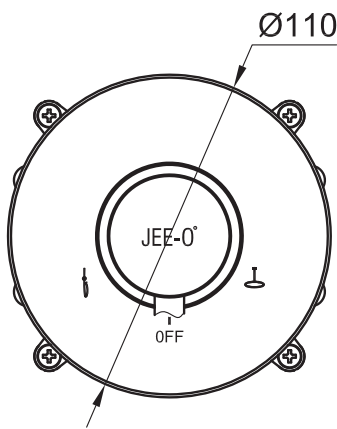

# JEE-O slimline diverter specifications

left hand shower

right shower

Article code:

**800-2600**

● brushed stainless steel

**800-2603**

● stuctured black stainless steel

Flow at water of 38°C:

11L p/m at 3bar pressure

Connection:

3 x G 1/2" (0.6")

Thread:

British Standard Pipe (BSP)

Dimension package:

L 26 x W 18 x H 18 cm