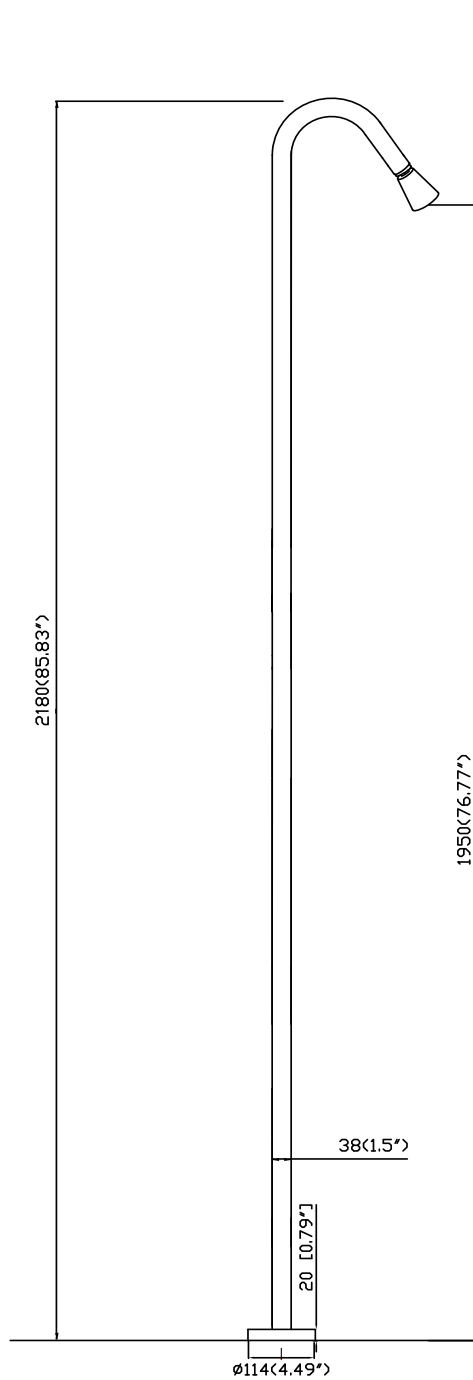

# JEE-O slimline shower 01 specifications

Note:  
UV radiation and extreme temperature  
can affect the color and structure of the  
surface of the structured black version.

Article code:

**800-6100**

● brushed stainless steel

G ½" (Ø15mm / 0.6")  
British Standard Pipe (BSP)

Dimension package:

Total weight:

Package weight:

L 131 x W 40 x H 8 cm  
6.25 kg  
1,5 kg

Placing on a water-tight floor

2 year warranty

HS code: