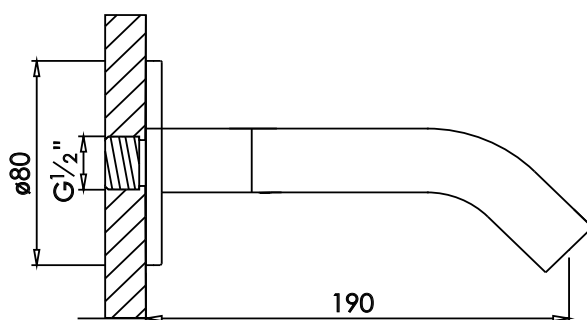

JEE-O slimline spout specifications

Note:
UV radiation and extreme temperature
can affect the color and structure of the
surface of the structured black version.

Article code:

800-3920

● brushed stainless steel

Flow at water of 38°C /100,4°F: 10l /2.7gal p/m at 3bar pressure

Connection:

Thread:

G ½" (ø15mm / 0.6")
British Standard Pipe (BSP)

Dimension package:

Total weight:

Package weight:

L 32 x W 10 x H 3,5 cm
0,45 kg
0,08 kg