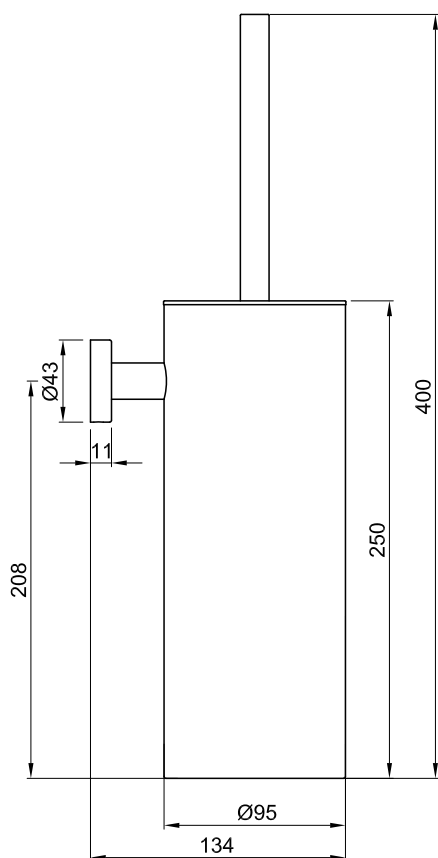

JEE-O slimline toilet brush specifications

Article code:

801-0030

● brushed stainless steel

801-0033

● stuctured black stainless steel

801-0034

● bronze stainless steel

Dimension package:

L 41 x W 14.5 x H 10 cm

Total weight:

2.23 kg

Package weight:

0.15 kg

2 year warranty

Material: