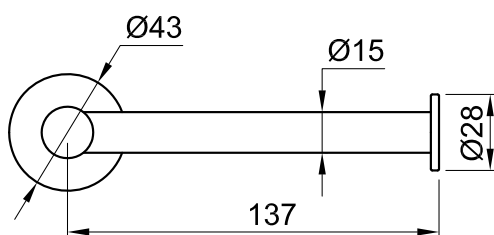

# JEE-O slimline toilet roll holder specifications

Article code:

**801-0010**

● brushed stainless steel

**801-0013**

● structured black stainless steel

**801-0014**

● bronze stainless steel

Material:

Stainless Steel r304

Cleaning:

Cleaning vinegar or alcohol

Dimension package:

L 17 x W 8.5 x H 5 cm

Total weight:

0.3 kg