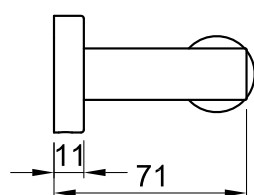

# JEE-O slimline toilet roll holder specifications

Article code:

**801-0010**

● brushed stainless steel

**801-0013**

● structured black stainless steel

**801-0014**

● bronze stainless steel

Material:

Stainless Steel r304

Cleaning:

Cleaning vinegar or alcohol

Dimension package:

L 17 x W 8.5 x H 5 cm

Total weight:

0.3 kg