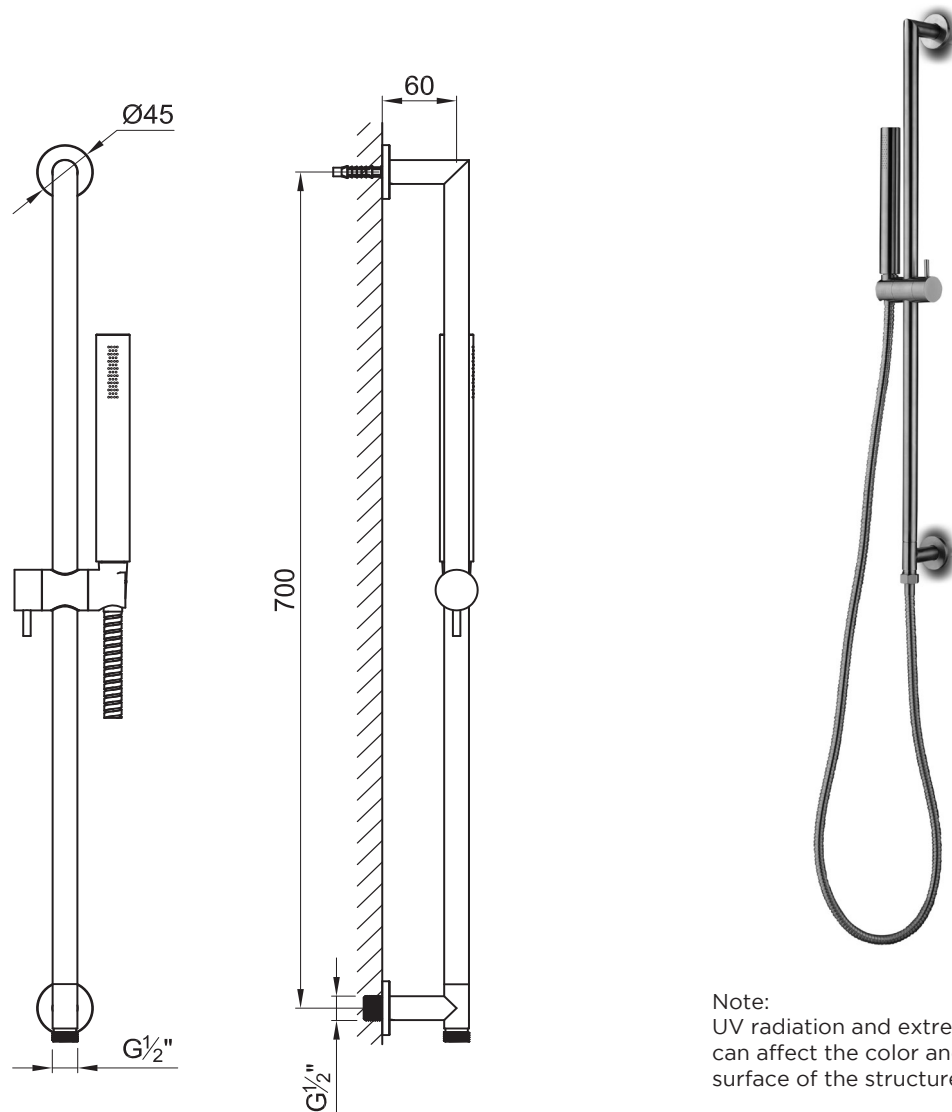

JEE-O slimline wall shower bar specifications

Note:
UV radiation and extreme temperature
can affect the color and structure of the
surface of the structured black version.

Article code:

800-6920

● brushed stainless steel

Connection:

Thread:

2 x G 1/2" (ø15mm / 0.6")
British Standard Pipe (BSP)

Dimension package:

Total weight:
Package weight:

L 78 x W 19 x H 7 cm
2.2 kg
0.35 kg

2 year warranty

HS code: