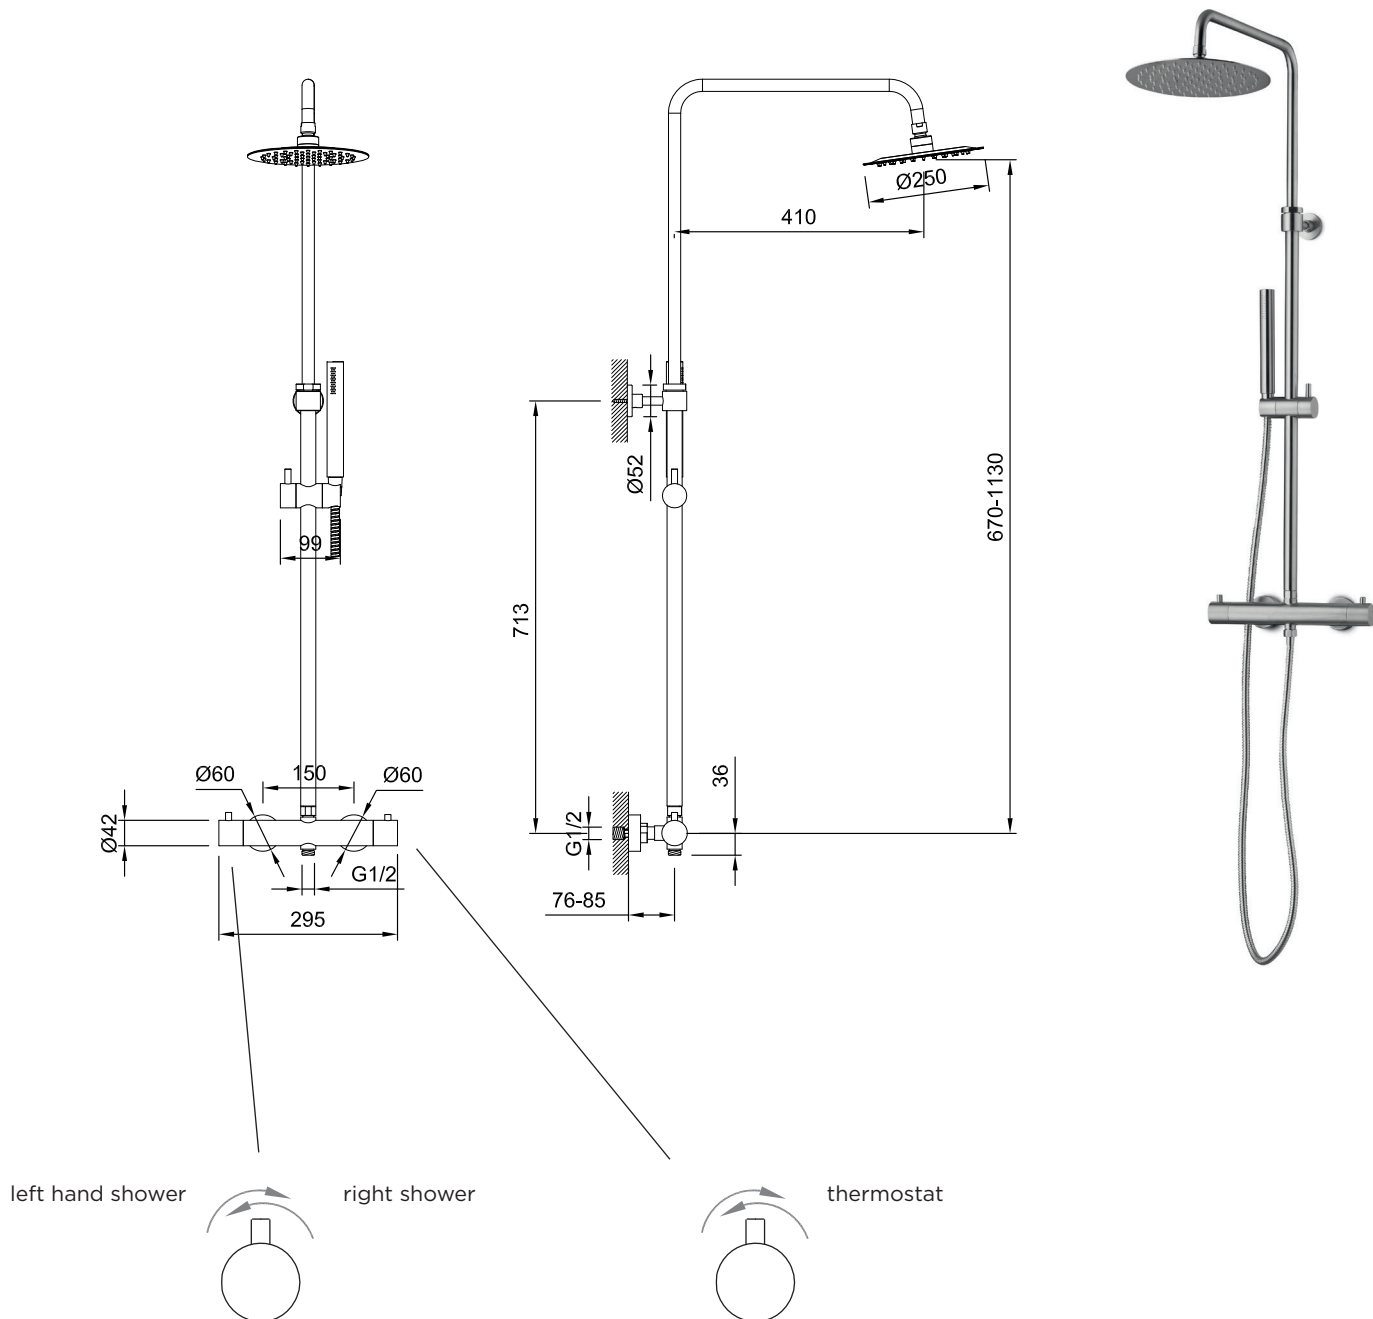

JEE-O slimline wall shower mixer set specifications

Article code:

800-6610

● brushed stainless steel

800-6613

● stuctured black stainless steel

800-6614

● bronze stainless steel

Material:

Stainless Steel r304

Cartridges:

Available soon

Cleaning:

Cleaning vinegar or alcohol

Connection:

2 x G 1/2" (Ø15mm / 0.6")

Thread:

British Standard Pipe (BSP)

Dimension package:

Available soon

Total weight:

Available soon

Package weight:

Available soon

Placing on a water-tight floor

2 year warranty