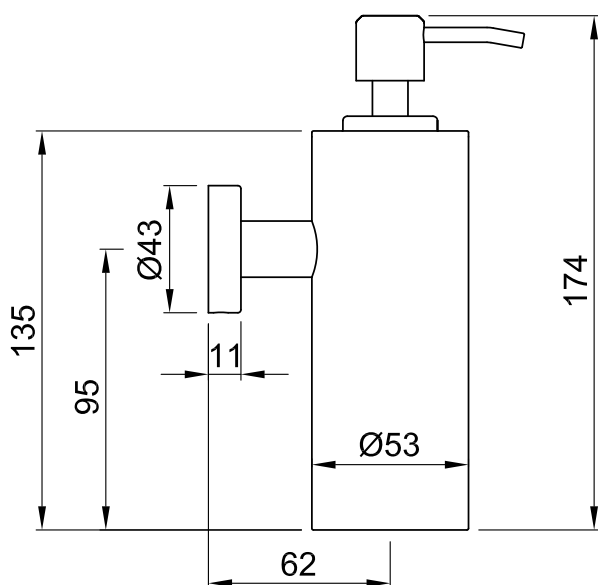

JEE-O slimline wall soap dispenser specifications

Article code:

801-0040

● brushed stainless steel

801-0043

● stuctured black stainless steel

801-0044

● bronze stainless steel

Material:

Stainless Steel r304

Cleaning:

Cleaning vinegar or alcohol

Dimension package:

L 18.5 x W 10 x H 6 cm

Total weight:

0.6 kg

Package weight:

0.04 kg

2 year warranty