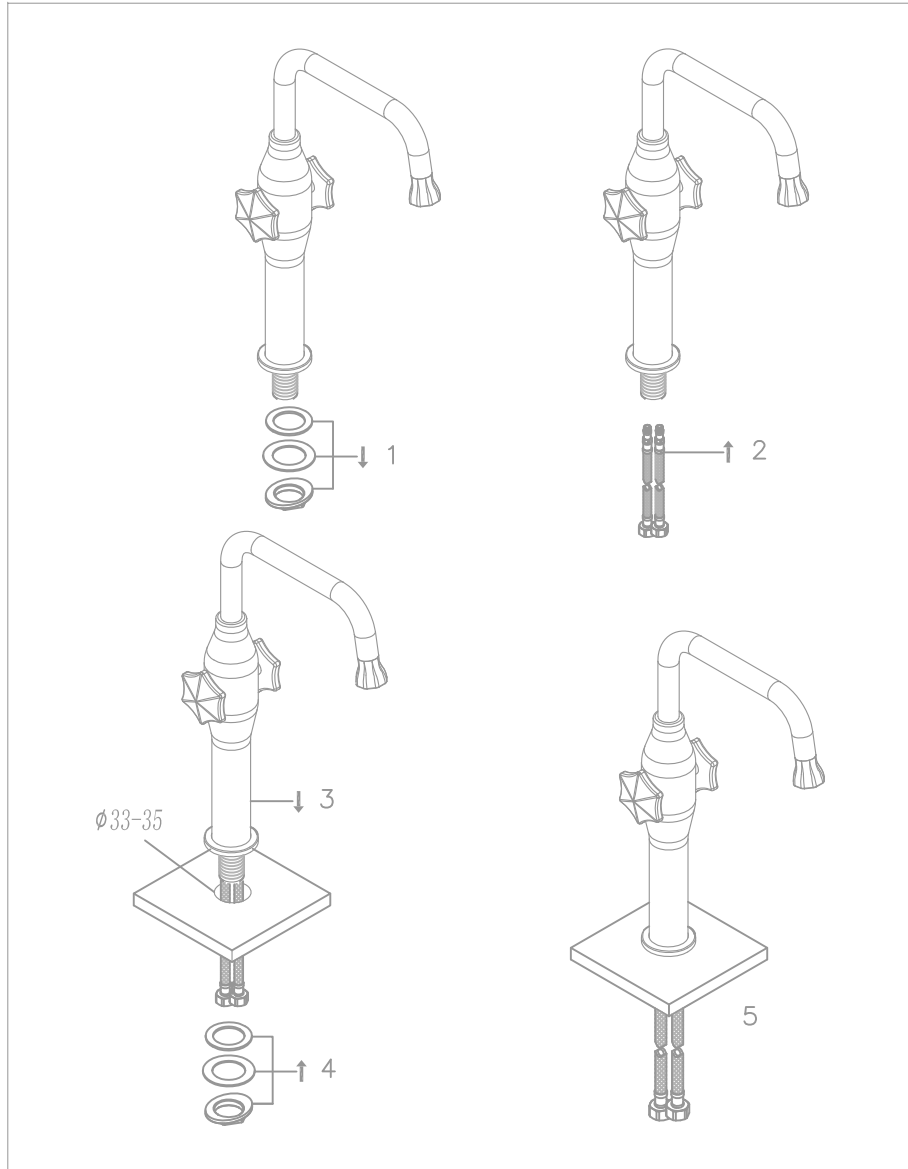

Top mounted basin mixer

Opbouw wastafelkraan

600-1756

installation

technical diagram

explosion diagram