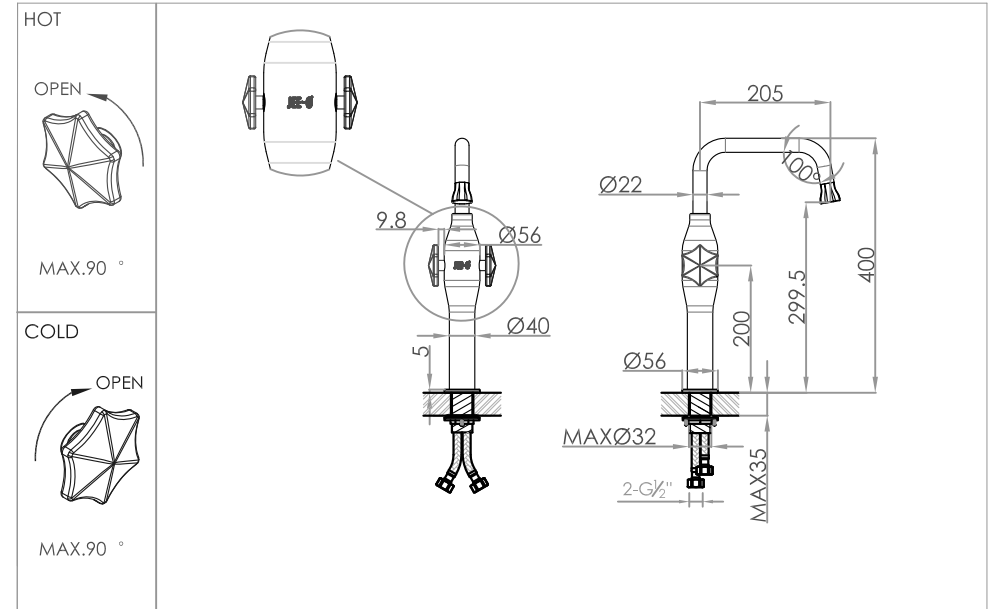

Top mounted basin mixer

Opbouw wastafelkraan

600-1756

installation

technical diagram

explosion diagram