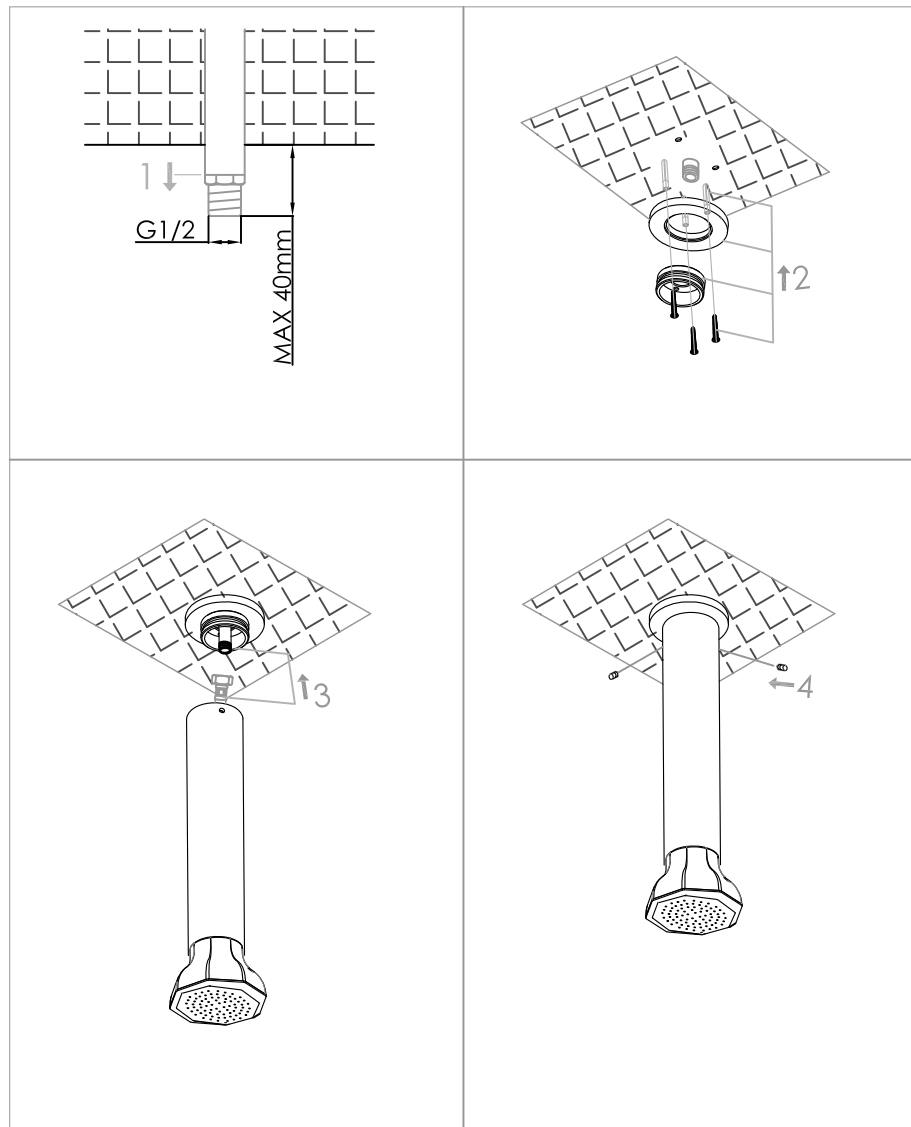

JEE-0°

Wall mounted shower

Wand mengkraan met

600-6806

installation

technical diagram

explosion diagram