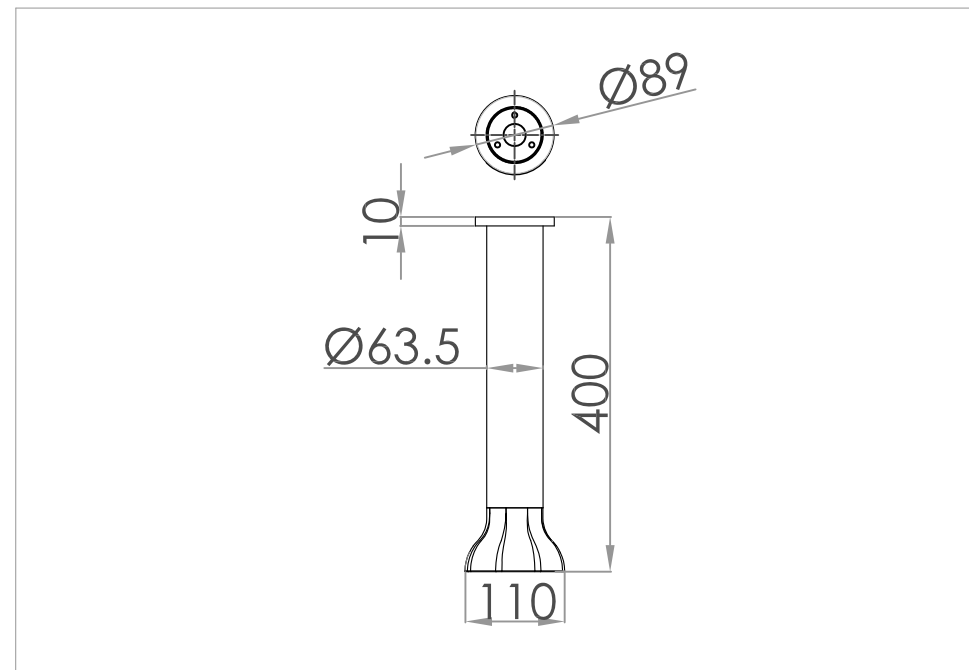

JEE-0°

Wall mounted shower

Wand mengkraan met

600-6806

installation

technical diagram

explosion diagram