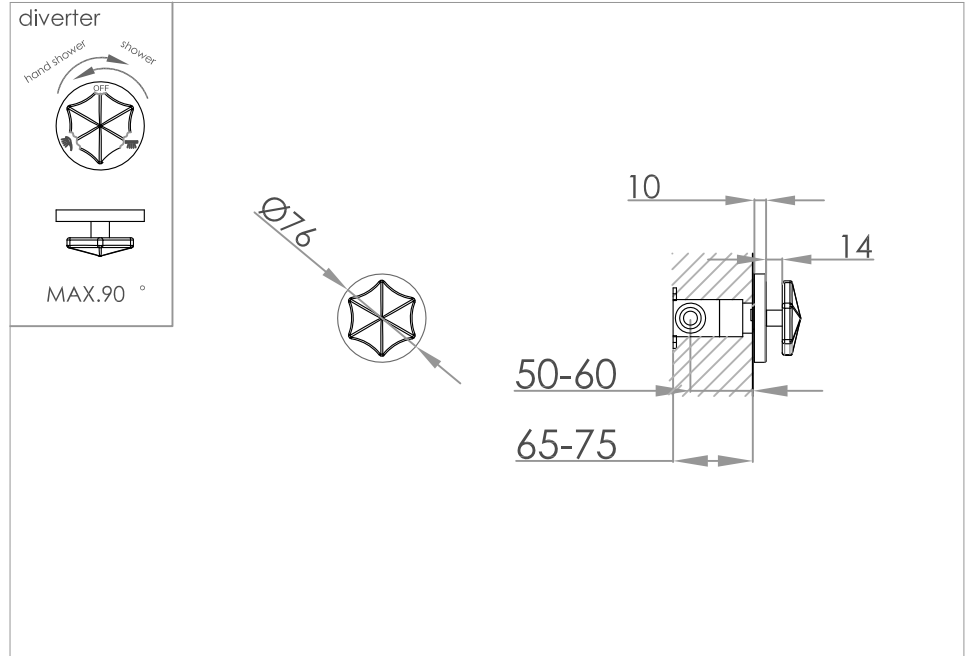

divertor valve

600-2206

installation

technical diagram

explosion diagram