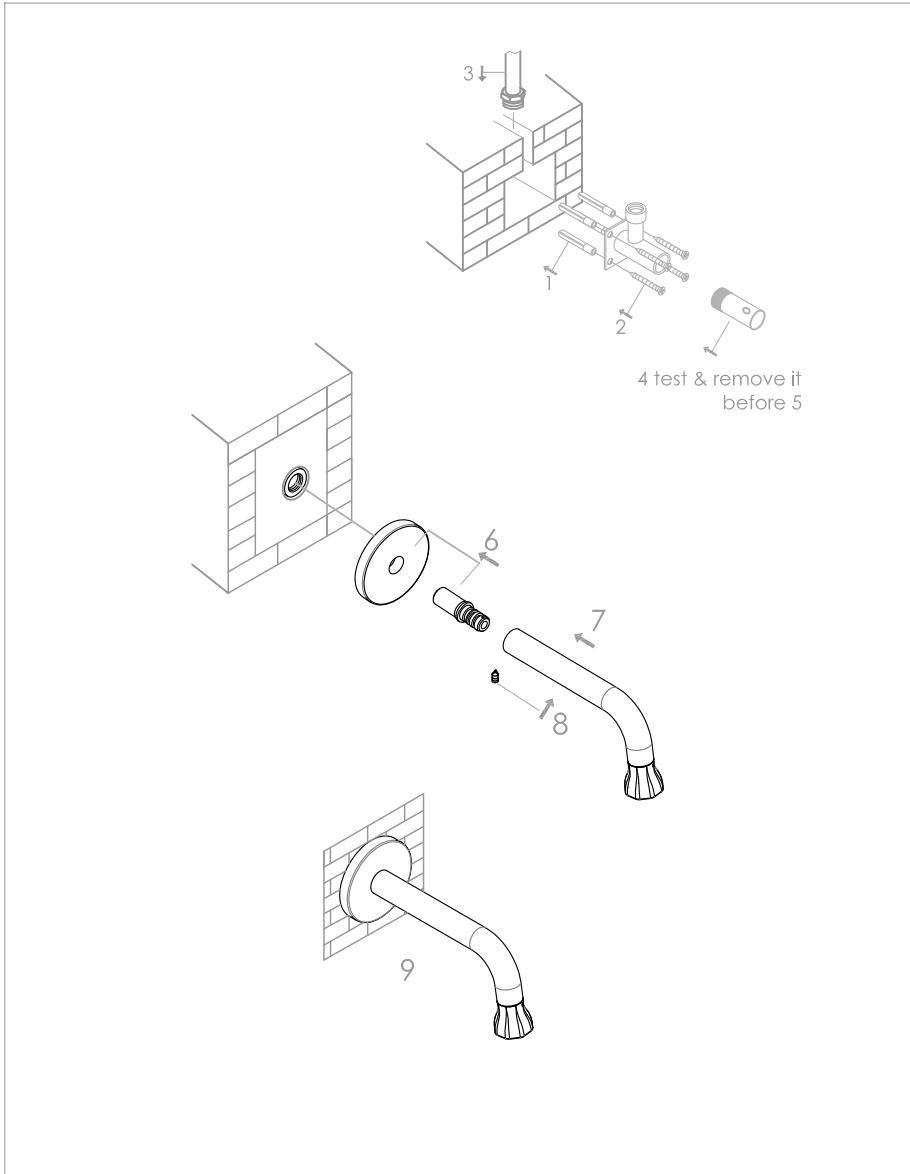

water spout (long)

600-3906

installation

technical diagram

explosion diagram