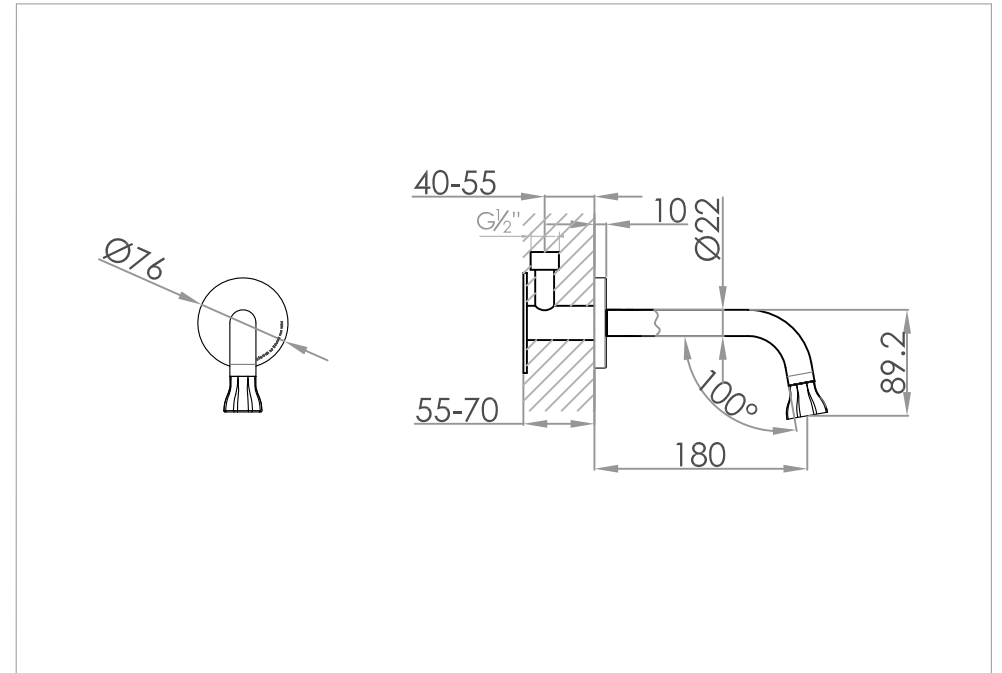

water spout (long)

600-3906

installation

technical diagram

explosion diagram