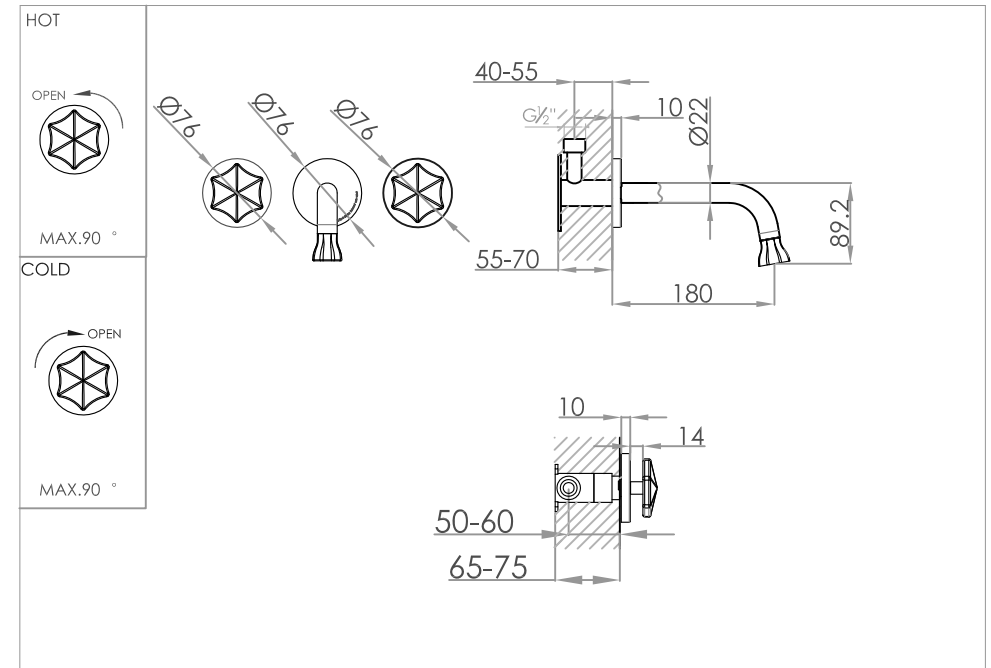

wall mounted basin mixer

wand wastafelkraan

600-1506

installation

technical diagram

explosion diagram