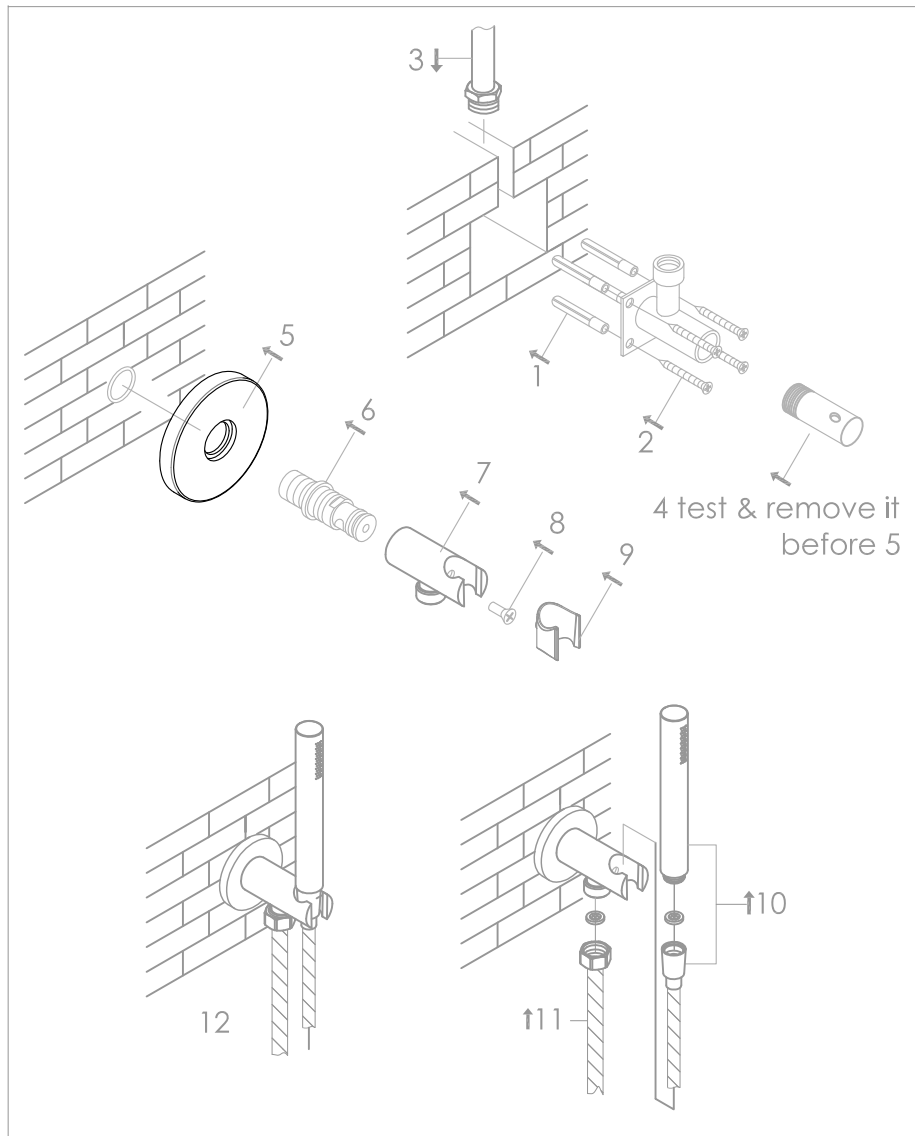

Wall mounted hand shower with holder

Handdouche met houder

600-6916

installation

technical diagram