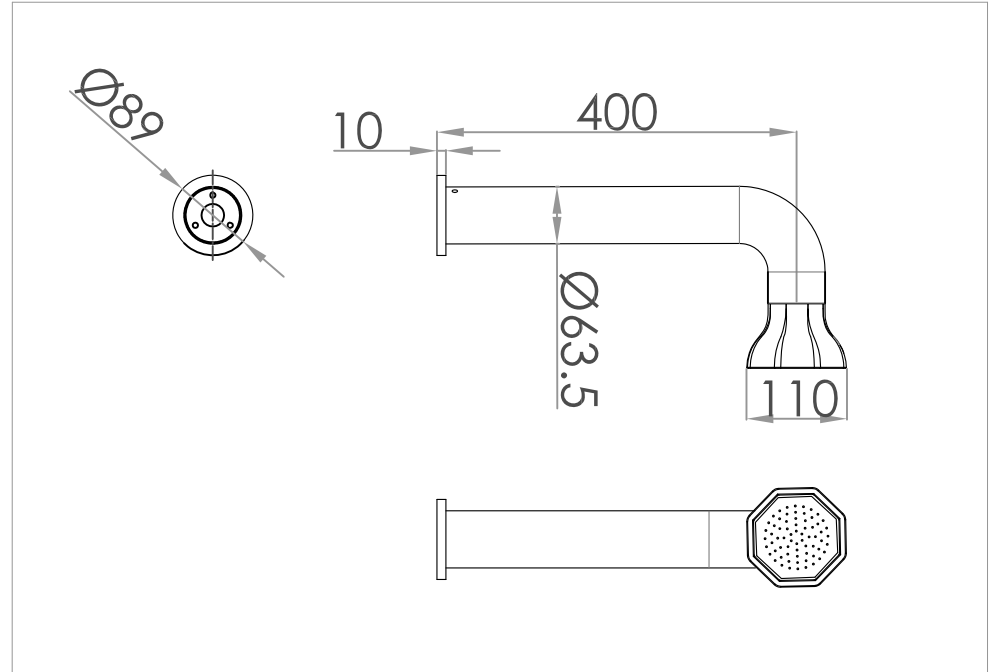

wall mounted shower

wand wastafelkraan met

600-6906

installation

technical diagram

explosion diagram