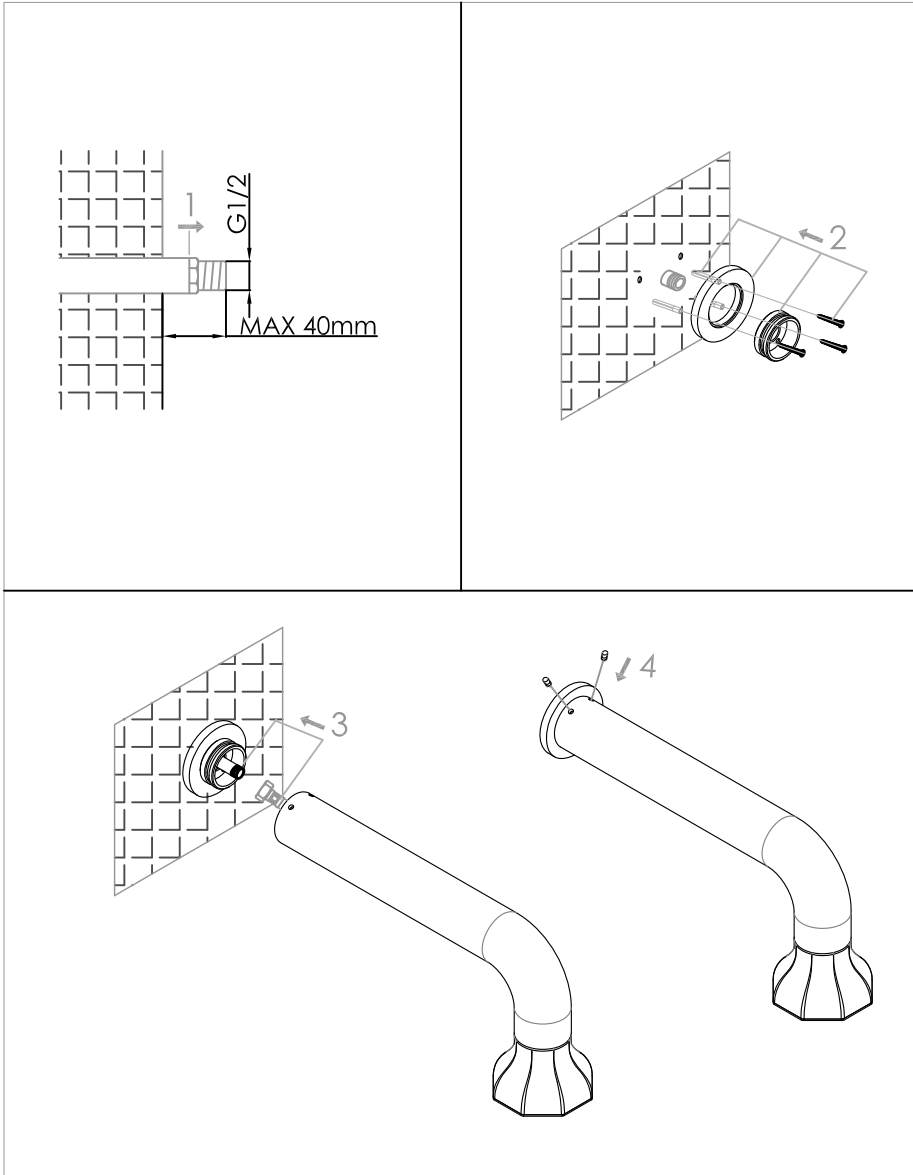

wall mounted shower

wand wastafelkraan met

600-6906

installation

technical diagram

explosion diagram