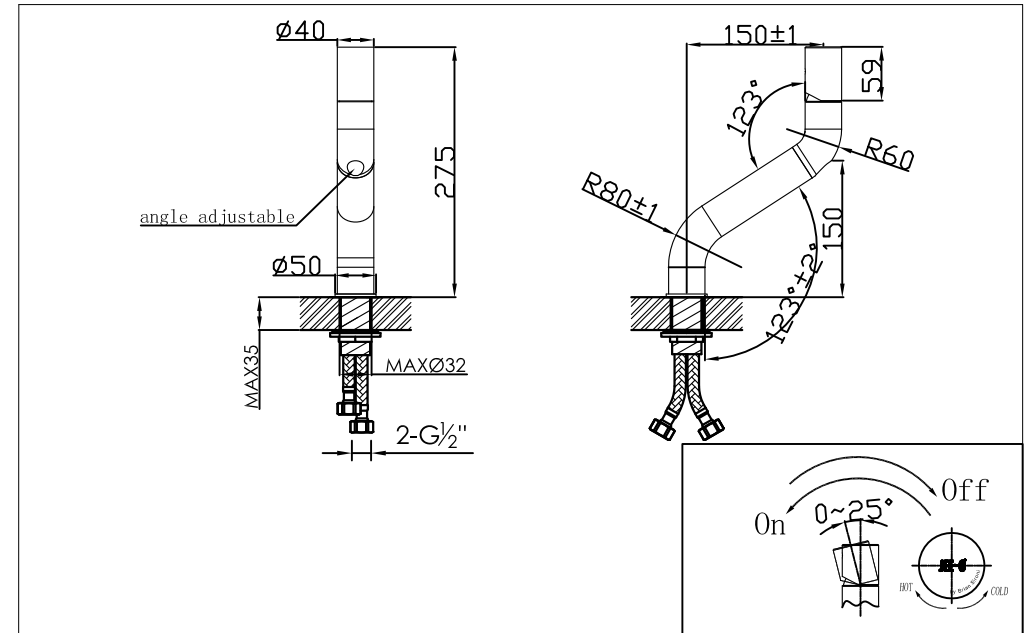

Top mounted basin mixer

Opbouw wastafelkraan

500-1700 brushed/geborsteld

installation

technical diagram

explosion diagram