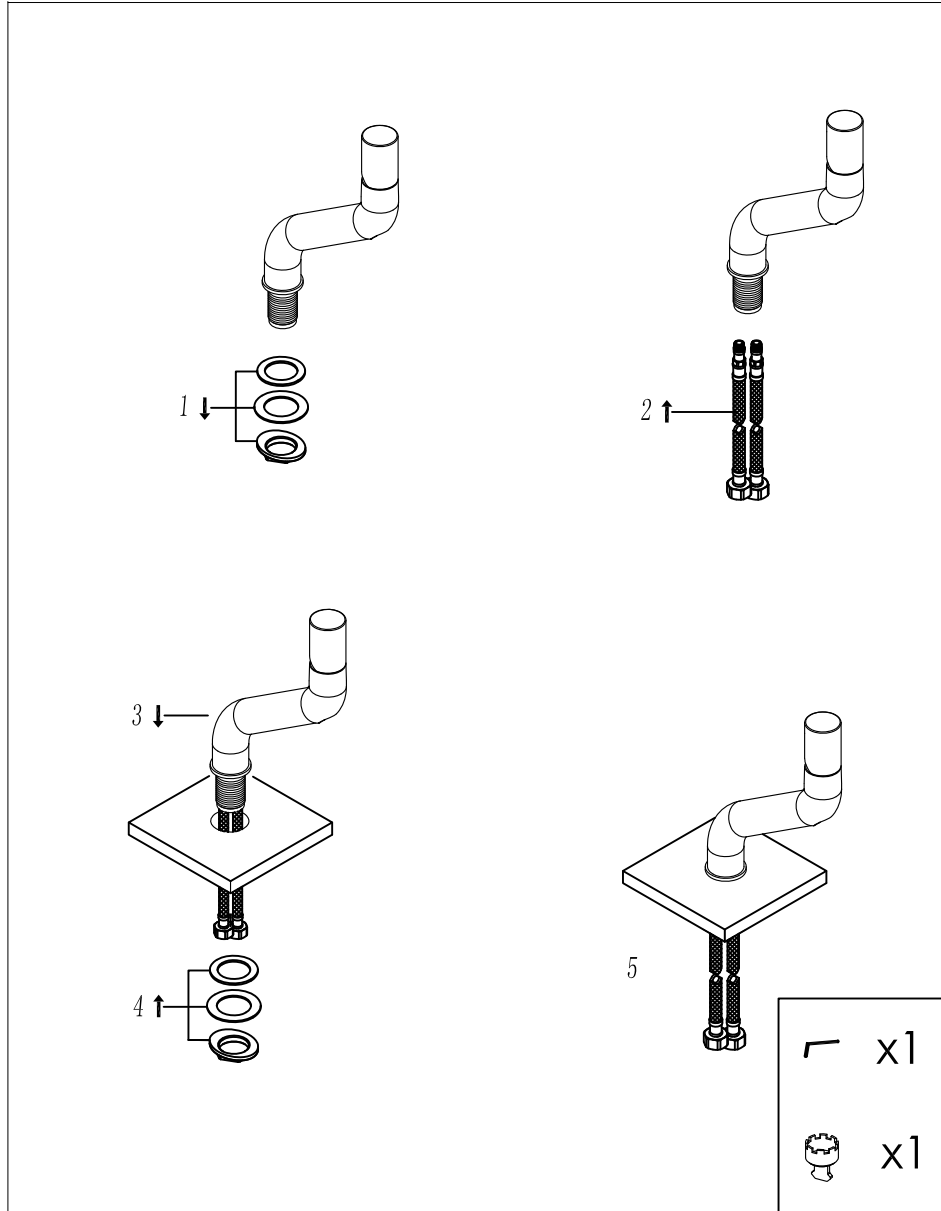

Top mounted basin mixer

Opbouw wastafelkraan

500-1700 brushed/geborsteld

installation

technical diagram

explosion diagram