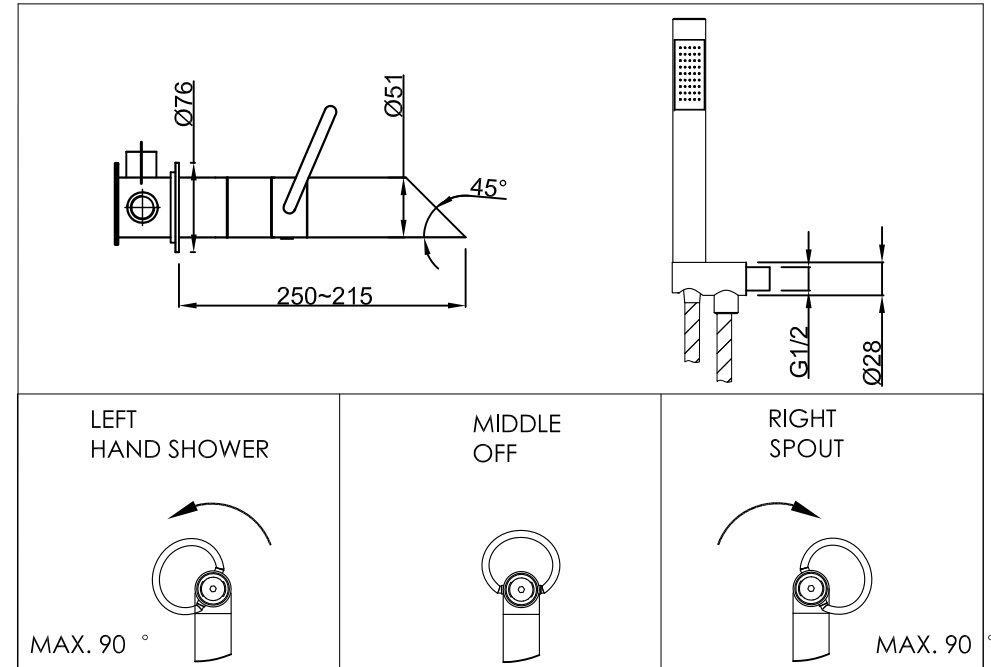

Wall mounted shower mixer with progressive cartridge

Wand mengkraan met progressieve cartridge

300-3510 brushed/geborsteld, 300-3511 polished/gepolijst

installation

technical diagram

explosion diagram