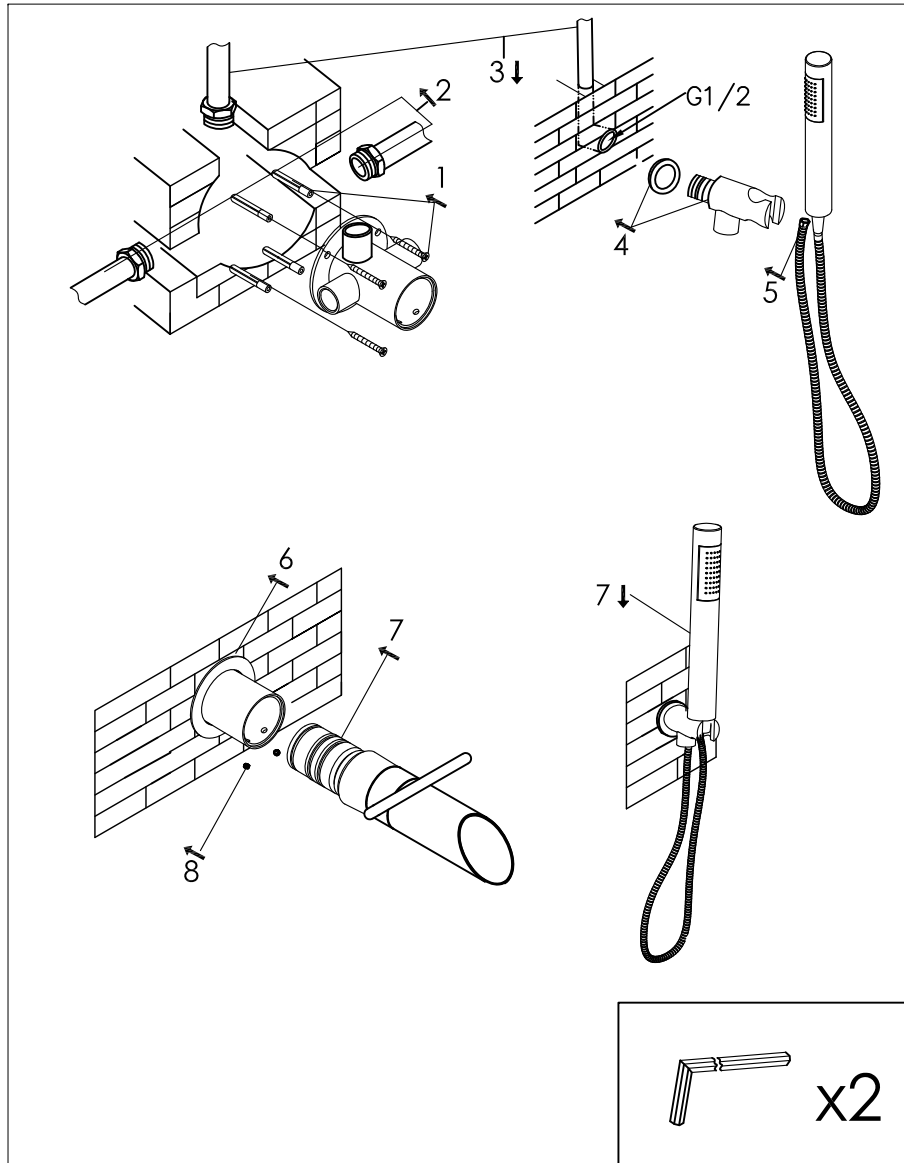

Wall mounted shower mixer with progressive cartridge

Wand mengkraan met progressieve cartridge

300-3510 brushed/geborsteld, 300-3511 polished/gepolijst

installation

technical diagram

explosion diagram