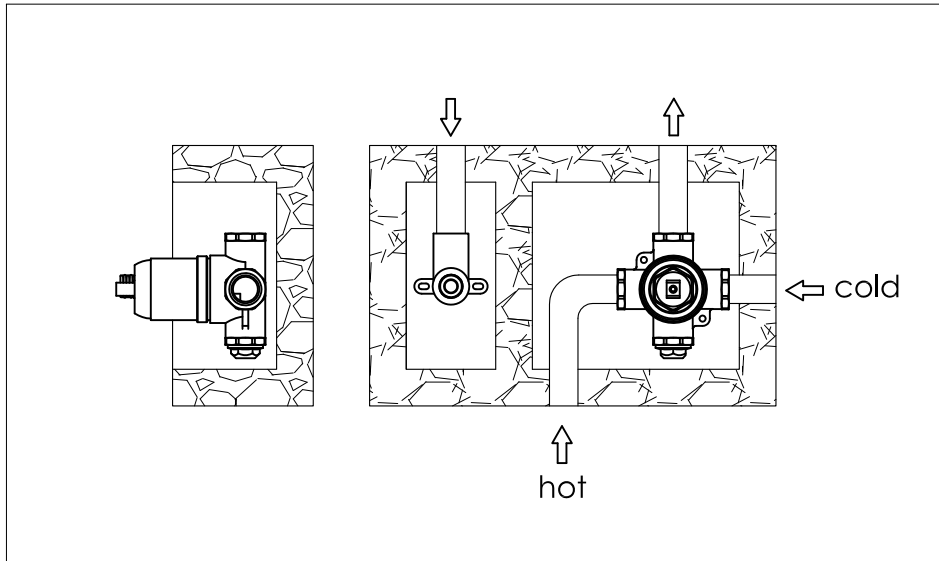

wall mounted basin mixer with concealed body

wand wastafelkraan met inbouwdeel

installation

800-1500 / 800-1503 / 800-1504

technical diagram

explosion diagram

SNxxx-20xx