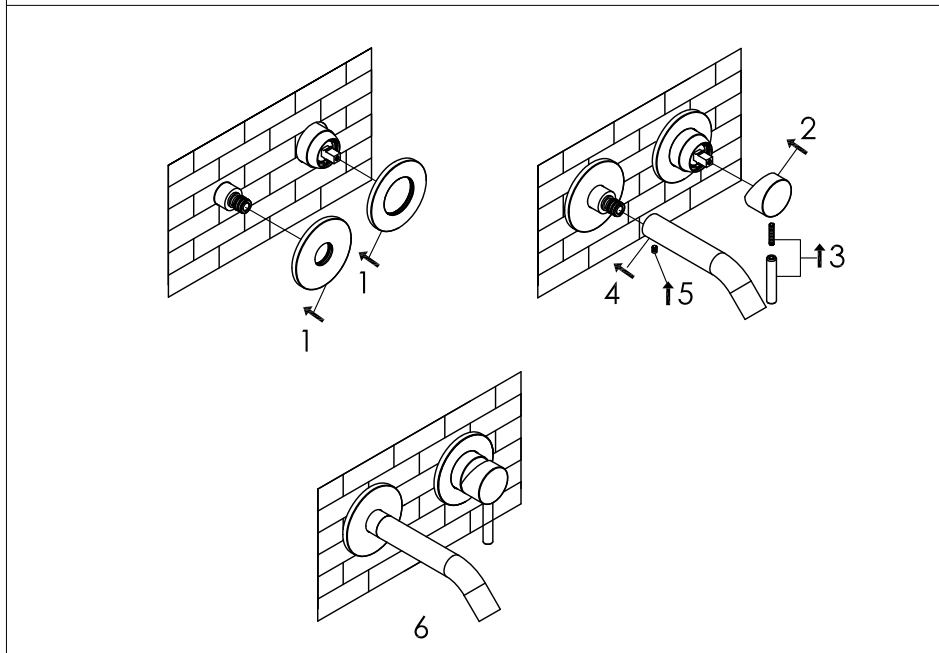

wall mounted basin mixer with concealed body

wand wastafelkraan met inbouwdeel

installation

800-1500 / 800-1503 / 800-1504

technical diagram

explosion diagram

SNxxx-20xx