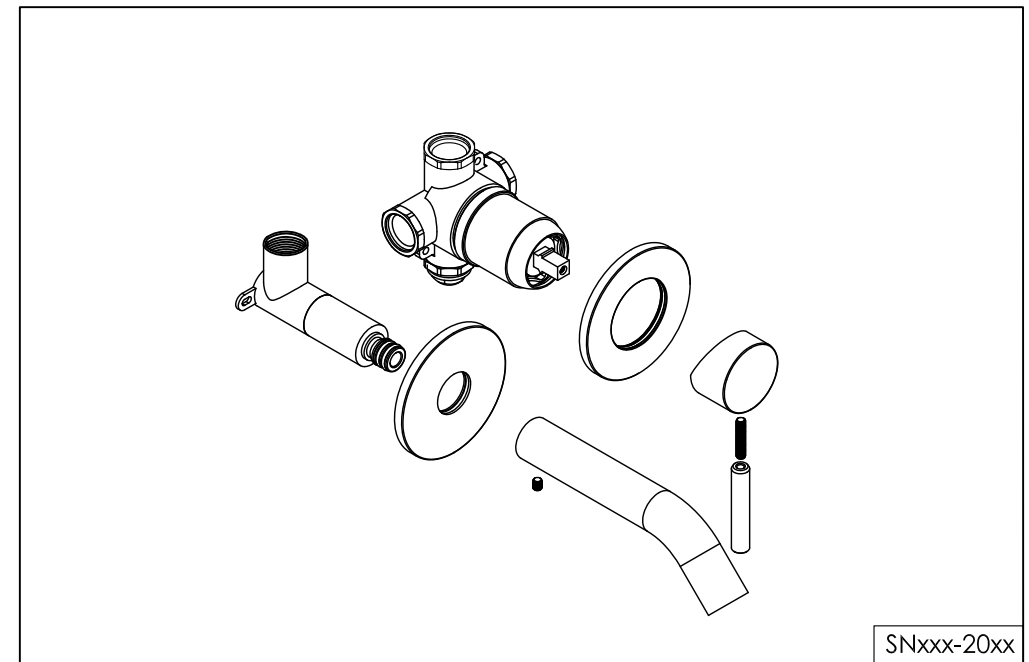

wall mounted basin mixer with concealed body

wand wastafelkraan met inbouwdeel

installation

800-1500 / 800-1503 / 800-1504

technical diagram

explosion diagram

SNxxx-20xx