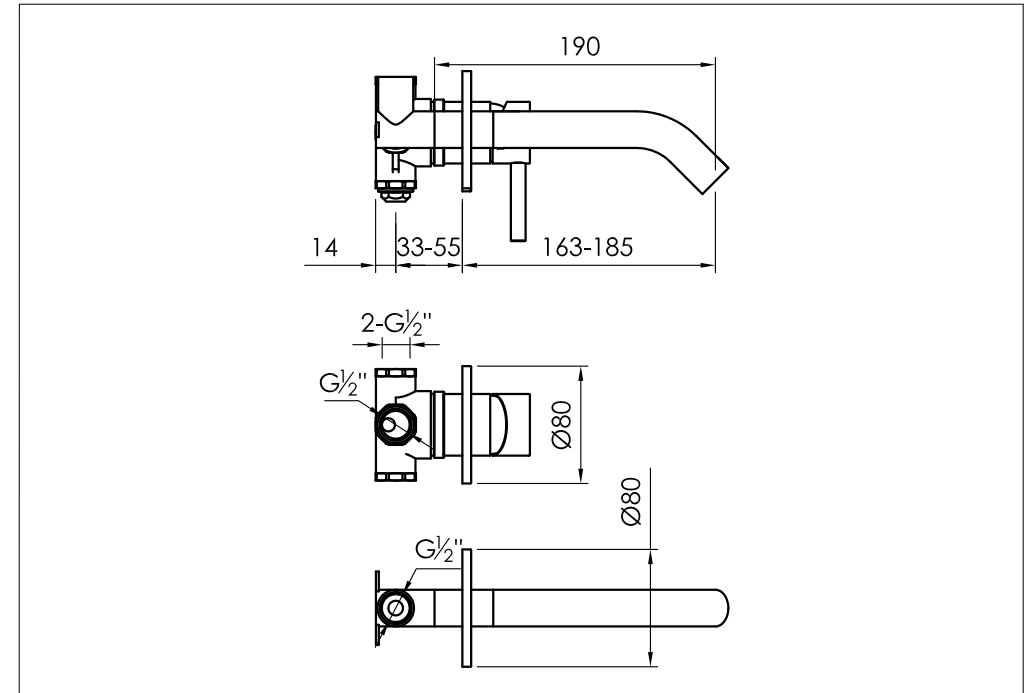

wall mounted basin mixer with concealed body

wand wastafelkraan met inbouwdeel

installation

800-1500 / 800-1503 / 800-1504

technical diagram

explosion diagram

SNxxx-20xx