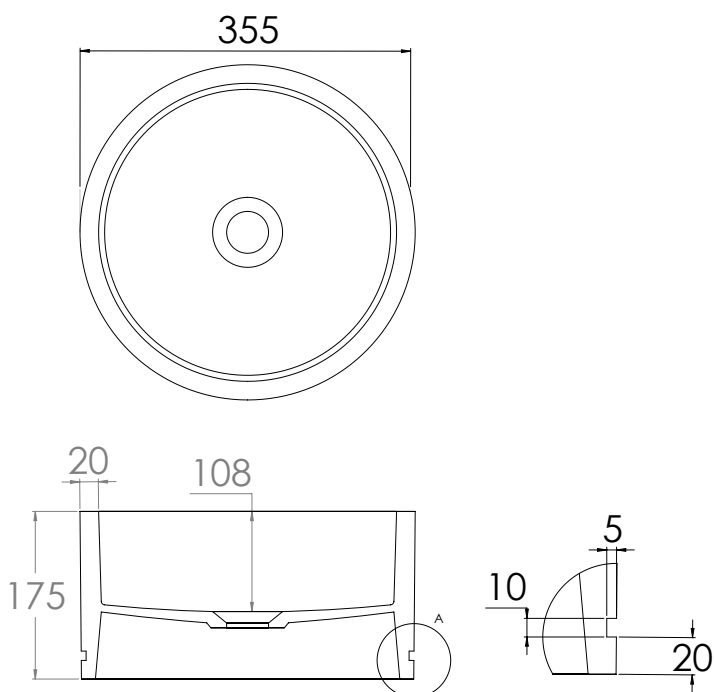

JEE-O soho basin low specifications

Article code:

SWMBAS71

● White DADOquartz

SWMBAS71 - black RAL 9005

● Spray painted matt outside

Material:
Coating:

DADOquartz - Scratch & abrasion resistant
Spray painted matt outside

Waste diameter:

45mm

Dimensions:

L 35.5 x W 35.5 x H 17.5 cm

Basin rim:

2 cm

Net weight:

9kg

Note: cast products are subject to size variation of +/-5 %

Dimension package:

L 40 x W 40 x H 20 cm

Package weight:

1kg

UV stability:

6 / BSEN438

25 year warranty

HS code:

68109900

European Standard:

NEN-EN 14688-2015