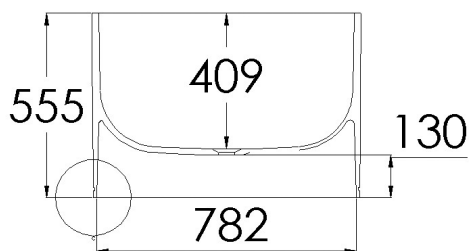

JEE-O soho bath specifications

Article code:

SBM068

● White DADOquartz

SBM068 - black RAL 9005

● Spray painted matt outside

Material:
Coating:

DADOquartz - Scratch & abrasion resistant
Spray painted matt outside

Waste diameter:

50mm

Dimensions:

L 180 x W 80 x H 55 cm

Bathtub rim:

2 cm

Net weight:

120kg

Water capacity:

260L

Note: cast products are subject to size variation of +/- 5 %

Dimension package:

L 185 x W 85 x H 65 cm

Package weight:

50kg

UV stability:

6 / BSEN438

25 year warranty

HS code:

68109900

European Standard:

NEN-EN 14516-2015