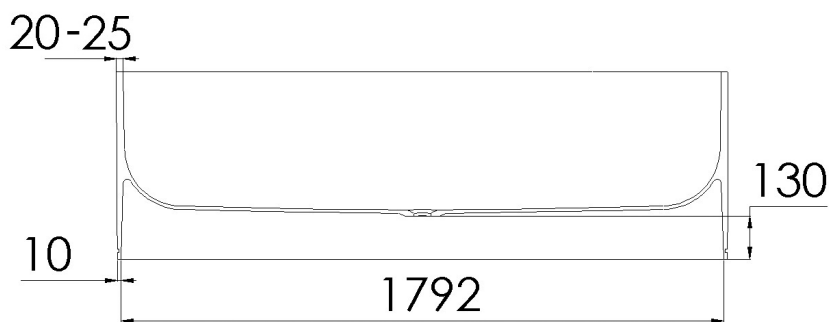

JEE-O soho bath specifications

Article code:

SBM068

● White DADOquartz

SBM068 - black RAL 9005

● Spray painted matt outside

Material:
Coating:

DADOquartz - Scratch & abrasion resistant
Spray painted matt outside

Waste diameter:

50mm

Dimensions:

L 180 x W 80 x H 55 cm

Bathtub rim:

2 cm

Net weight:

120kg

Water capacity:

260L

Note: cast products are subject to size variation of +/- 5 %

Dimension package:

L 185 x W 85 x H 65 cm

Package weight:

50kg

UV stability: