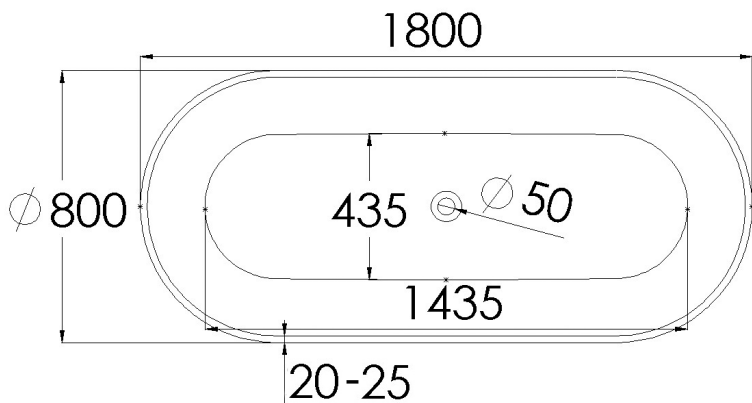

JEE-O soho bath specifications

Article code:

SBM068

● White DADOquartz

SBM068 - black RAL 9005

● Spray painted matt outside

Material:
Coating:

DADOquartz - Scratch & abrasion resistant
Spray painted matt outside

Waste diameter:

50mm

Dimensions:

L 180 x W 80 x H 55 cm

Bathtub rim:

2 cm

Net weight:

120kg

Water capacity:

260L

Note: cast products are subject to size variation of +/- 5 %

Dimension package:

L 185 x W 85 x H 65 cm

Package weight:

50kg

UV stability: