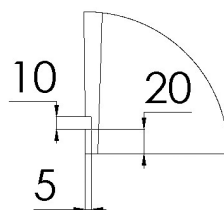

Article code:

SBM068

● White DADOquartz

SBM068 - black RAL 9005

● Spray painted matt outside

Material:
Coating:

DADOquartz - Scratch & abrasion resistant
Spray painted matt outside

Waste diameter:

50mm

Dimensions:

L 180 x W 80 x H 55 cm

Bathtub rim:

2 cm

Net weight:

120kg

Water capacity:

260L

Note: cast products are subject to size variation of +/- 5 %

Dimension package:

L 185 x W 85 x H 65 cm

Package weight:

50kg

UV stability:

6 / BSEN438

25 year warranty

HS code:

68109900

European Standard:

NEN-EN 14516-2015