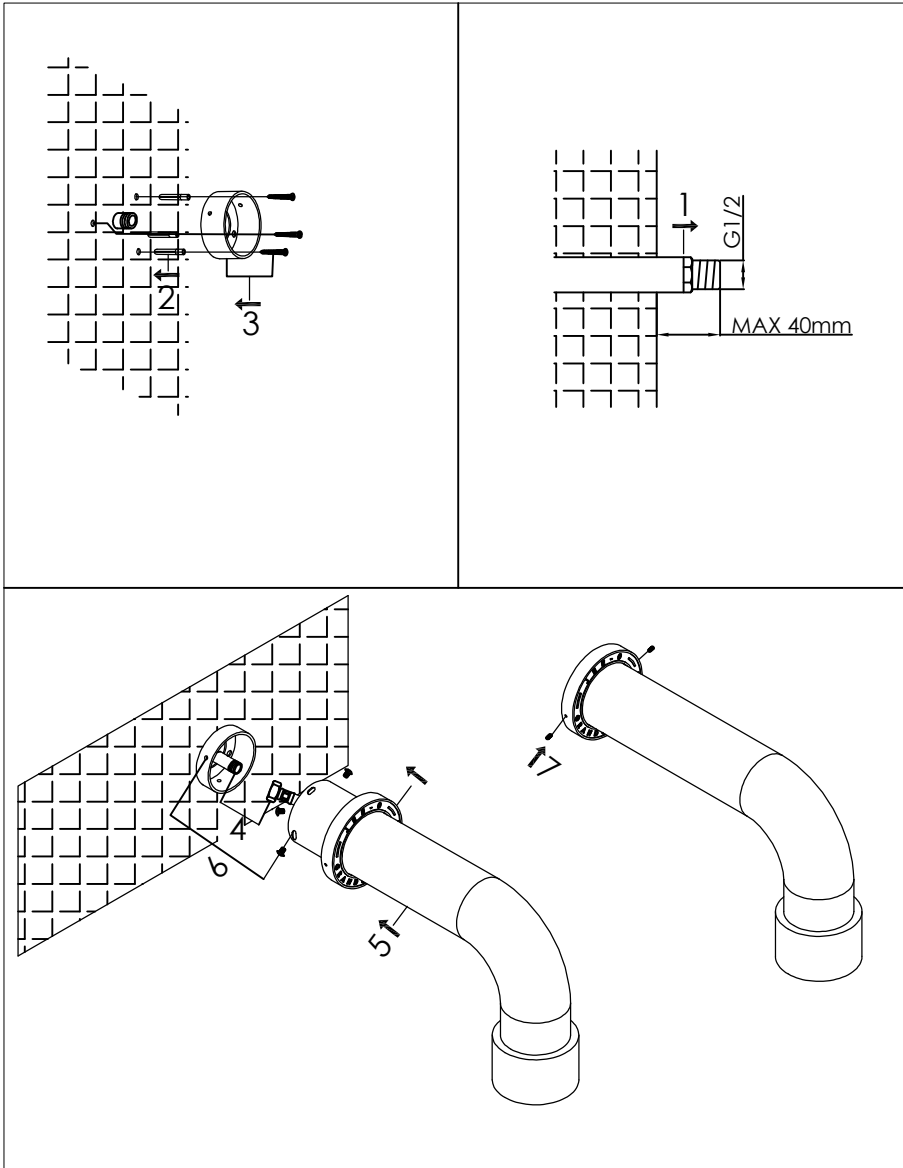

wall mounted shower

wand wastafelkraan

700-6902

### installation

### technical diagram

### explosion diagram