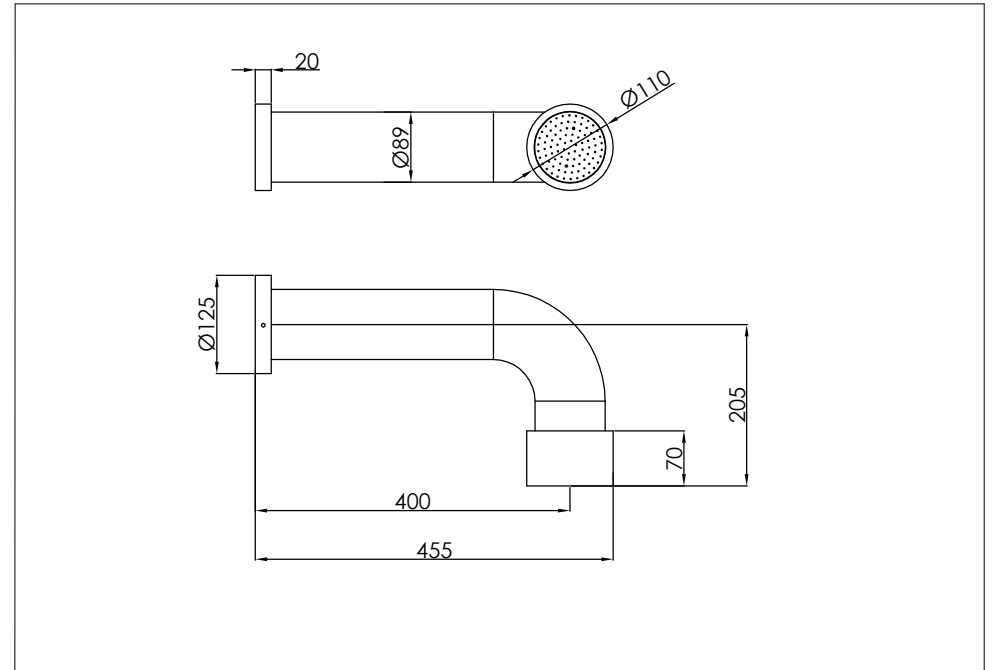

wall mounted shower

wand wastafelkraan

700-6902

### installation

### technical diagram

### explosion diagram