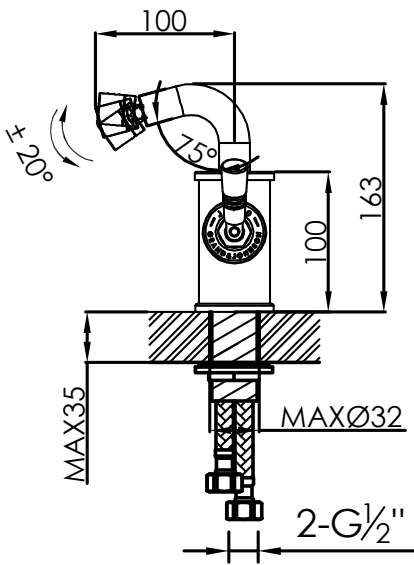

JEE-O soho bidet specifications

Note:
UV radiation and extreme temperature can affect the color and structure of the JEE-O soho basin surface.

middle off

right water spout

Article code:

700-4100

● Brushed stainless steel - **RAW**

700-4102

● Hammercoated black matt

Material:
Coating:

Stainless Steel r304
1.5 Electro powder spray

Cartridge:

Sedal ceramic mixing mechanism (progressive),
item code **005-0105**

Cleaning:

cleaning vinegar or alcohol

Flow at water of 38°C / 100,4°F: 10L p/m at 3bar pressure

Connection:

2 x G 1/2" (ø15mm / 0.6")
nylon^(out)/epdm⁽ⁱⁿ⁾ flexhose
with brass swivel
British Standard Pipe (BSP)

Thread:

Dimension package:

L 28 x W 20 x H 14 cm

Total weight:

1.86 kg

Package weight:

0.31 kg

2 year warranty

HS code:

84818011

Approvals: