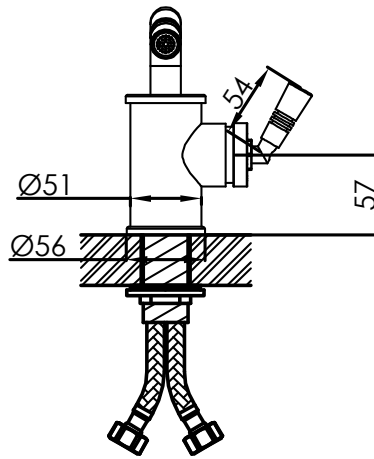

JEE-O soho bidet specifications

Note:
UV radiation and extreme temperature can affect the color and structure of the JEE-O soho basin surface.

middle off

right water spout

Article code:

700-4100

● Brushed stainless steel - **RAW**

700-4102

● Hammercoated black matt

Material:
Coating:

Stainless Steel r304
1.5 Electro powder spray

Cartridge:

Sedal ceramic mixing mechanism (progressive),
item code **005-0105**

Cleaning:

cleaning vinegar or alcohol

Flow at water of 38°C / 100,4°F: 10L p/m at 3bar pressure

Connection:

2 x G 1/2" (ø15mm / 0.6")
nylon^(out)/epdm⁽ⁱⁿ⁾ flexhose
with brass swivel
British Standard Pipe (BSP)

Thread:

Dimension package:

L 28 x W 20 x H 14 cm

Total weight:

1.86 kg

Package weight:

0.31 kg

2 year warranty

HS code:

84818011

Approvals: