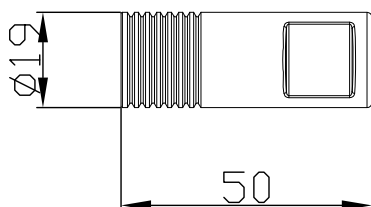

JEE-O soho robe hook specifications

Note:
UV radiation and extreme temperature
can affect the color and structure of the
JEE-O soho wall surface.

Article code:

701-0100

● Brushed stainless steel - **RAW**

701-0102

● Hammercoated black matt

Dimension package:

L6,5 x B5,5 x H3,5 cm

Total weight:

0.11 kg

Package weight:

0.02 kg