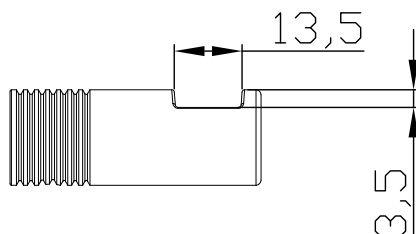

JEE-O soho robe hook specifications

Note:
UV radiation and extreme temperature
can affect the color and structure of the
JEE-O soho wall surface.

Article code:

701-0100

● Brushed stainless steel - **RAW**

701-0102

● Hammercoated black matt

Dimension package:

L6,5 x B5,5 x H3,5 cm

Total weight:

0.11 kg

Package weight:

0.02 kg