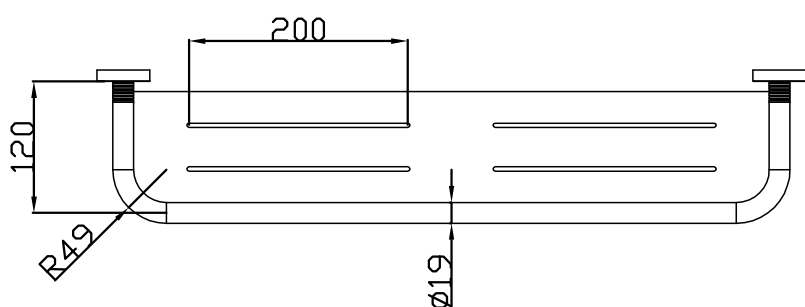

JEE-O by DADO

JEE-O soho shelf specifications

Note:
UV radiation and extreme temperature
can affect the color and structure of the
JEE-O soho wall surface.

Article code:

701-0080

● Brushed stainless steel - **RAW**

701-0082

● Hammercoated black matt

Material:
Coating:

Stainless Steel r304
1.5 Electro powder spray

Cleaning:

soapwater or alcohol

Dimension package:
Total weight:
Package weight:

L67,5 x B15,5 x H5,5 cm
2.46 kg
0.2 kg